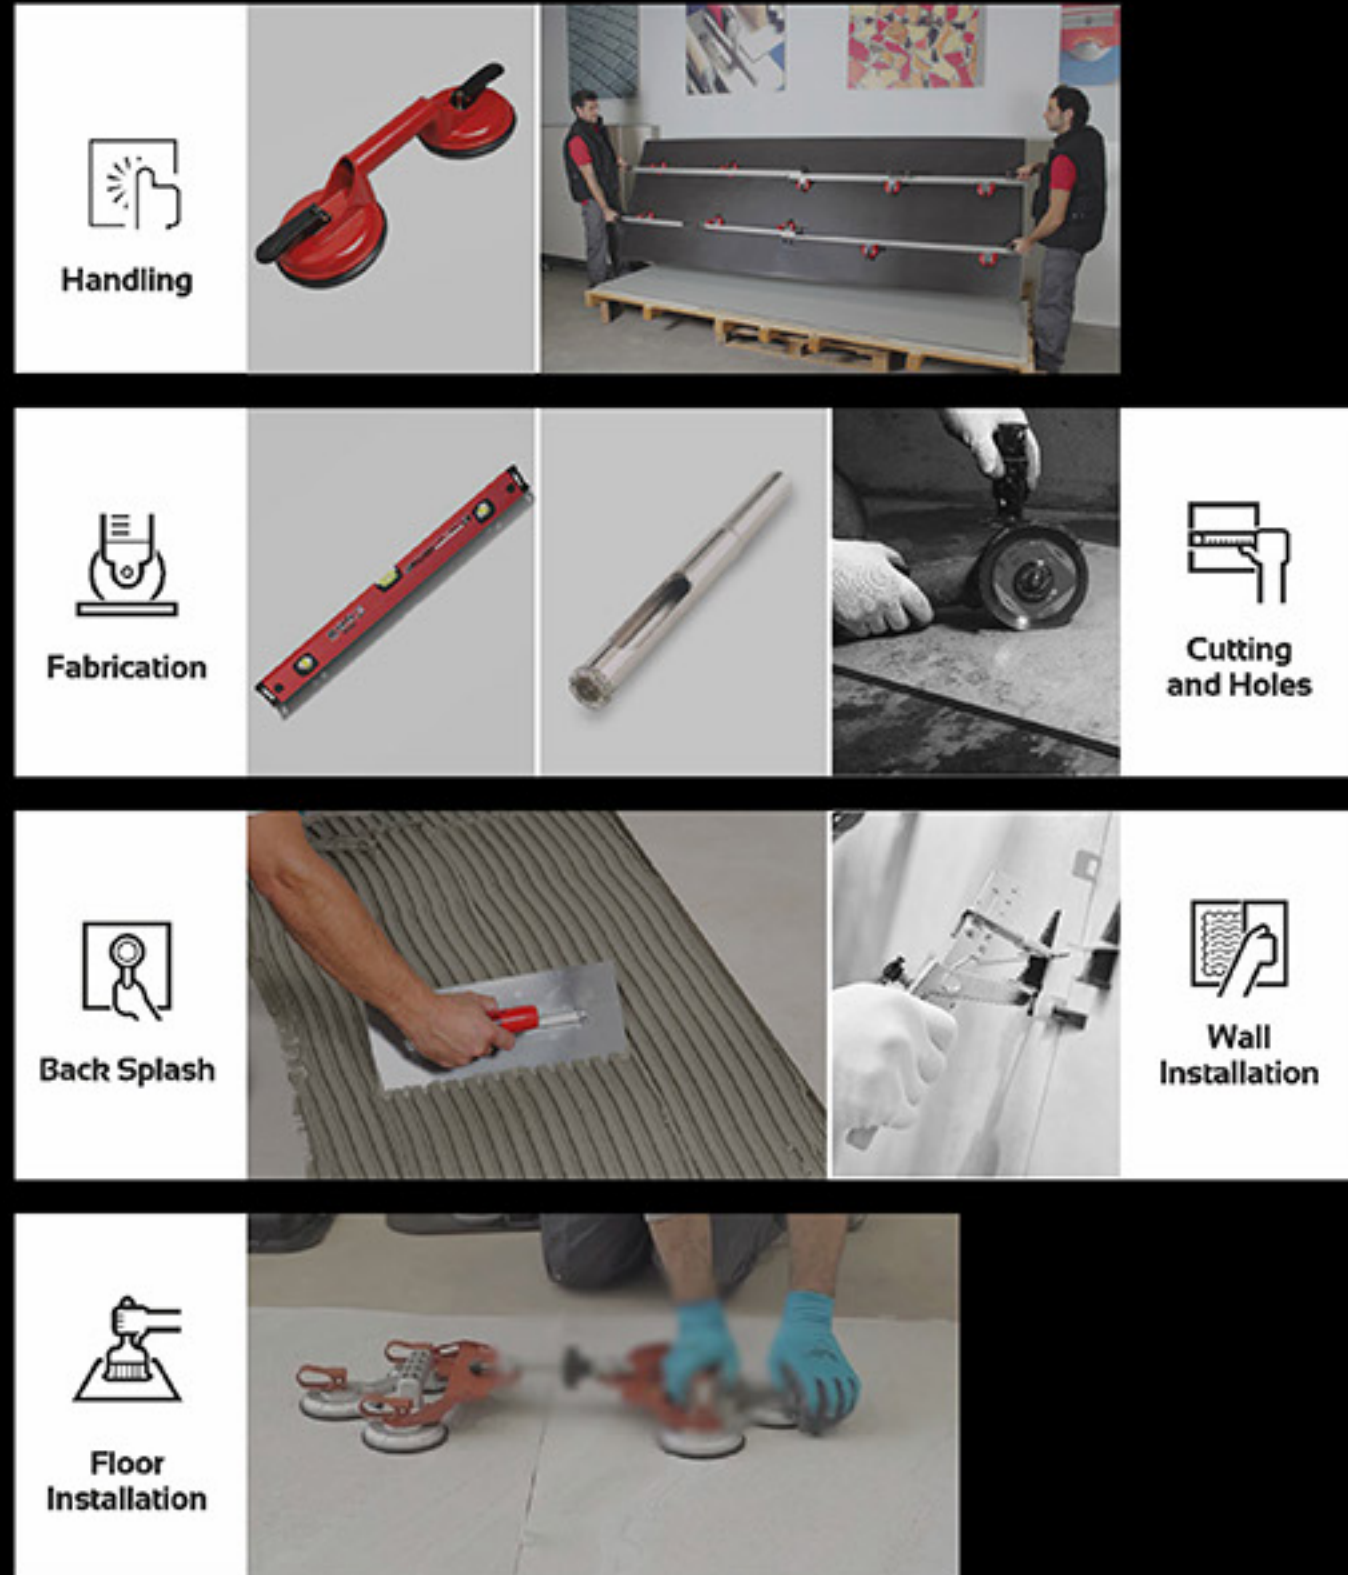

DESIGN Random

ITALIAN TECHNOLOGY

MARBLE+

FLEXIBLE BODY

NEW!

MORIOX SILVER

SIZE	1200 x 1800mm
FINISH	Carving Matt
DESIGN	Random

INSTALLATION GUIDELINES