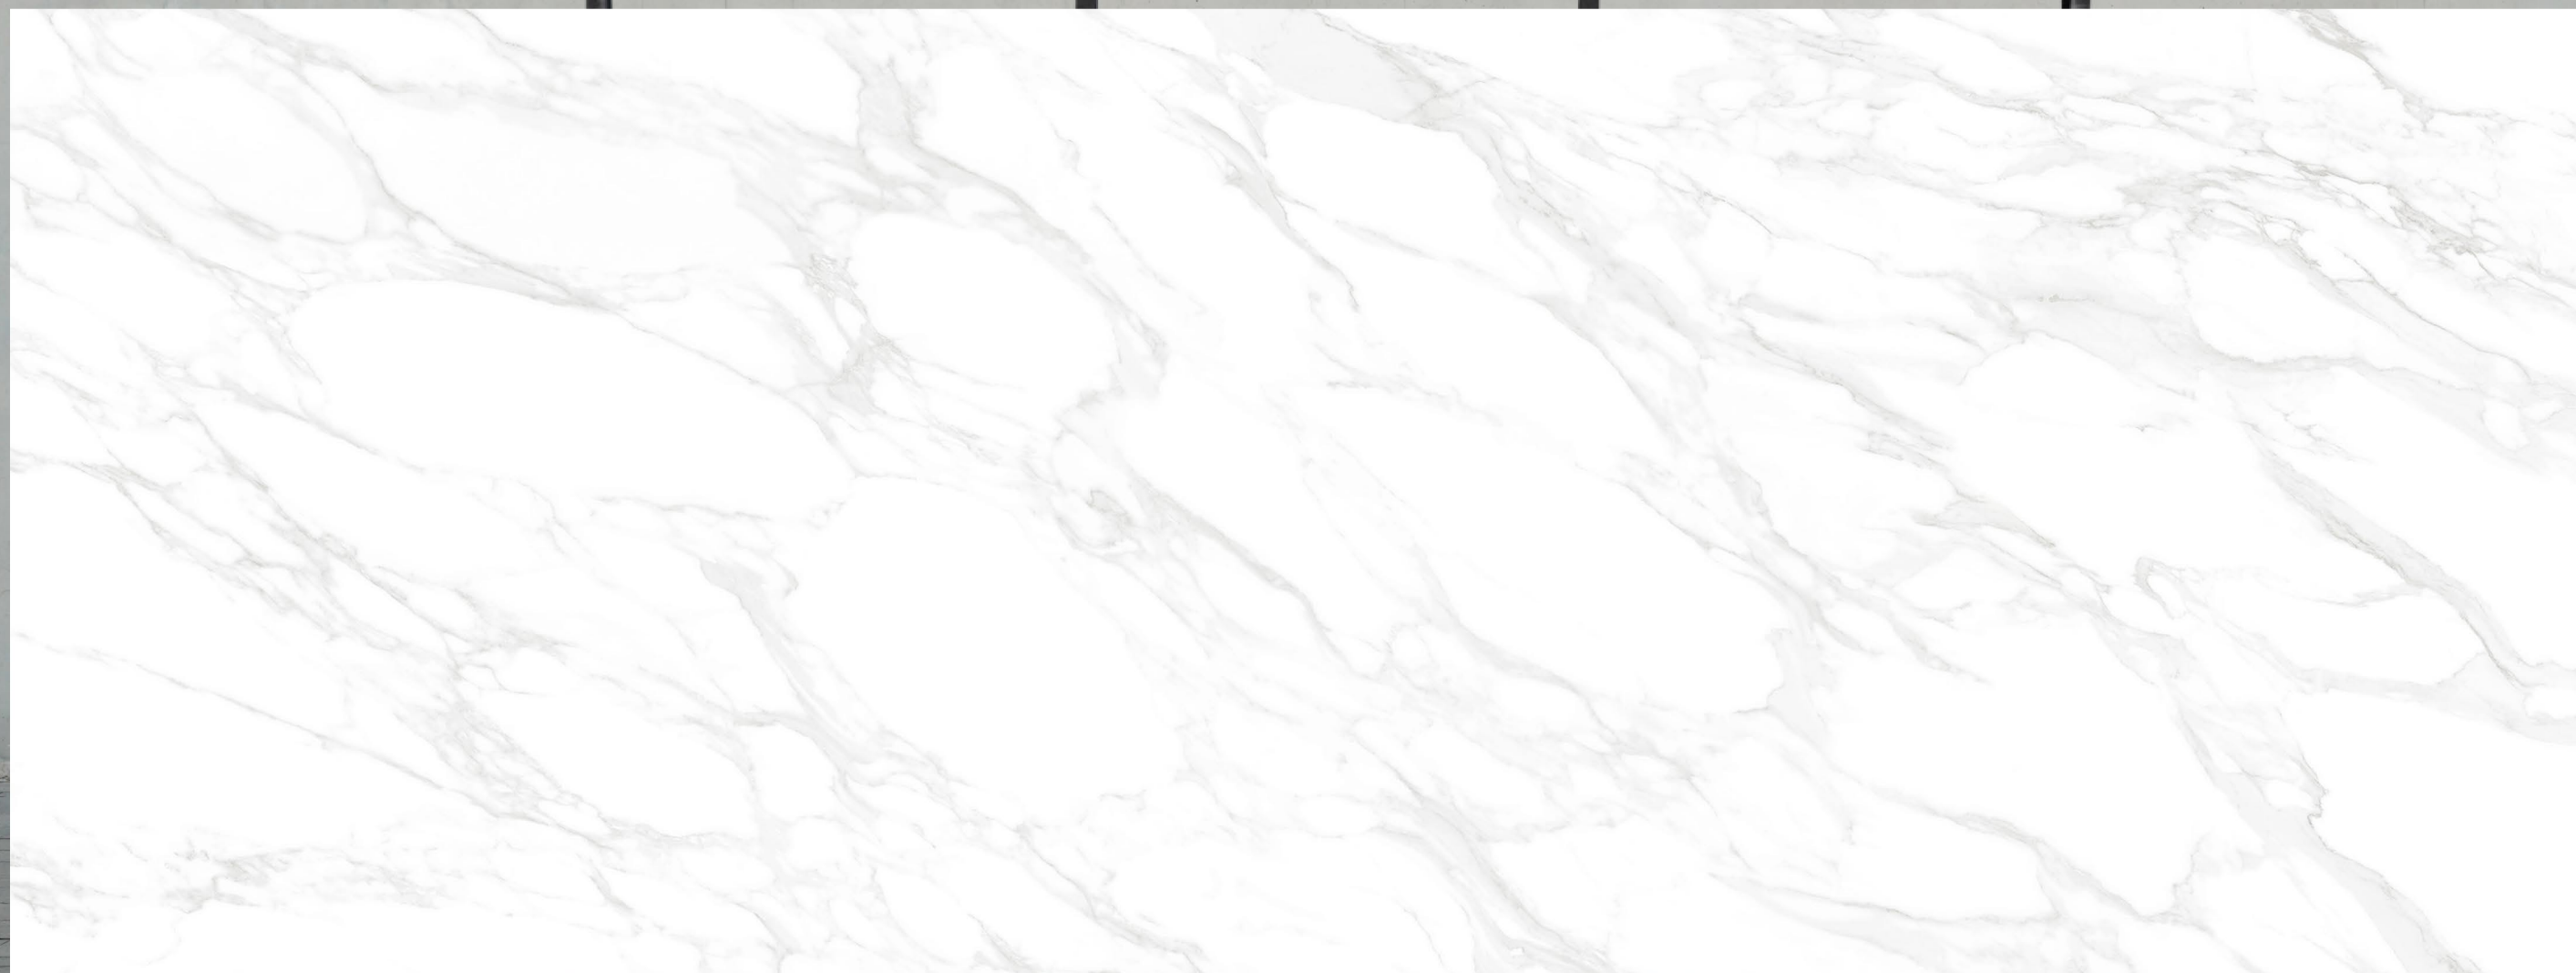

LAVA STATUARIO

BODY
WHITE BODY

FINISH
GLOSSY

SIZE
1200x3200 MM

THICKNESS
15 MM