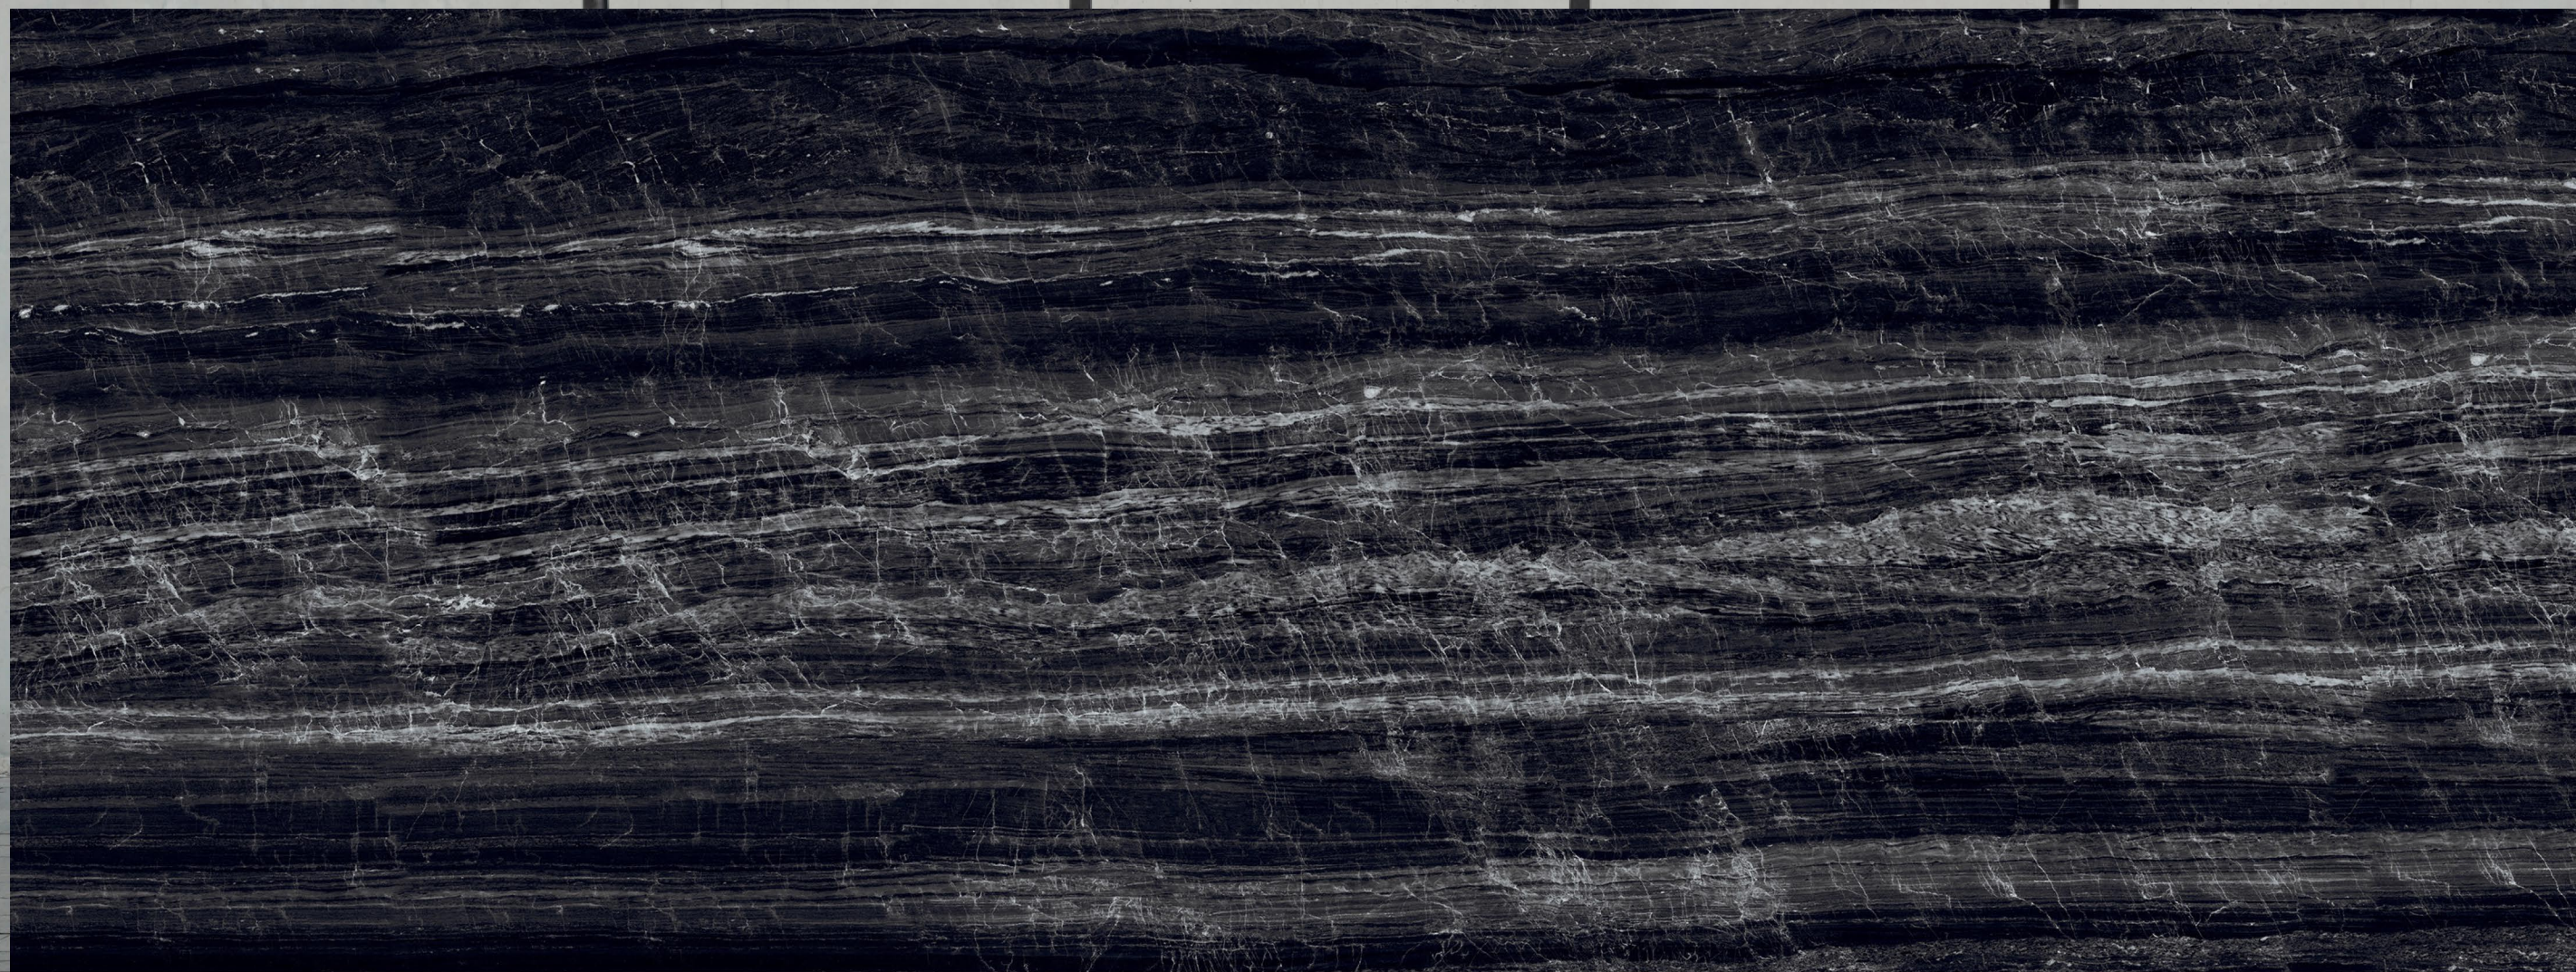

MARINE BLACK

BODY
BLACK BODY

FINISH
GLOSSY

SIZE
1200x3200 MM

THICKNESS
15 MM