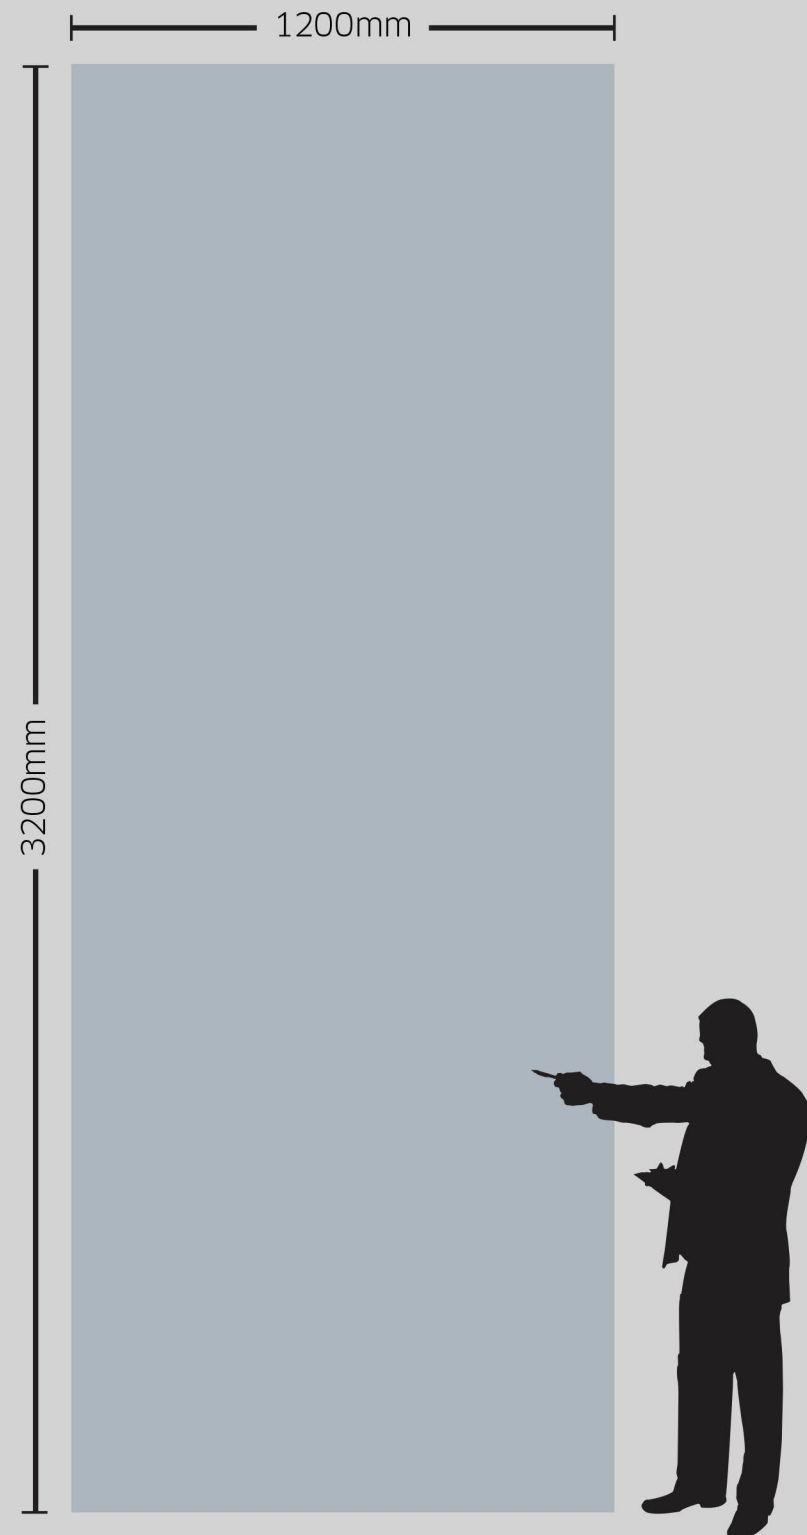

Exceeding The Limits To Always Get The Best

1200x3200MM

PRODUCT Formats

The thicknesses are one of the most important elements characterizing.

15 mm is set aside for the most demanding product applications such as kitchen countertops.

Double straight squared edge

Rounded edge at 45°

Squared edge at 45°

Giving a nice trim to the edges of the tiles adds to its beauty.

As these tiles are of the good thickness of 15mm it is possible to shape its edges in different styles and create aesthetically rich countertops for your space.