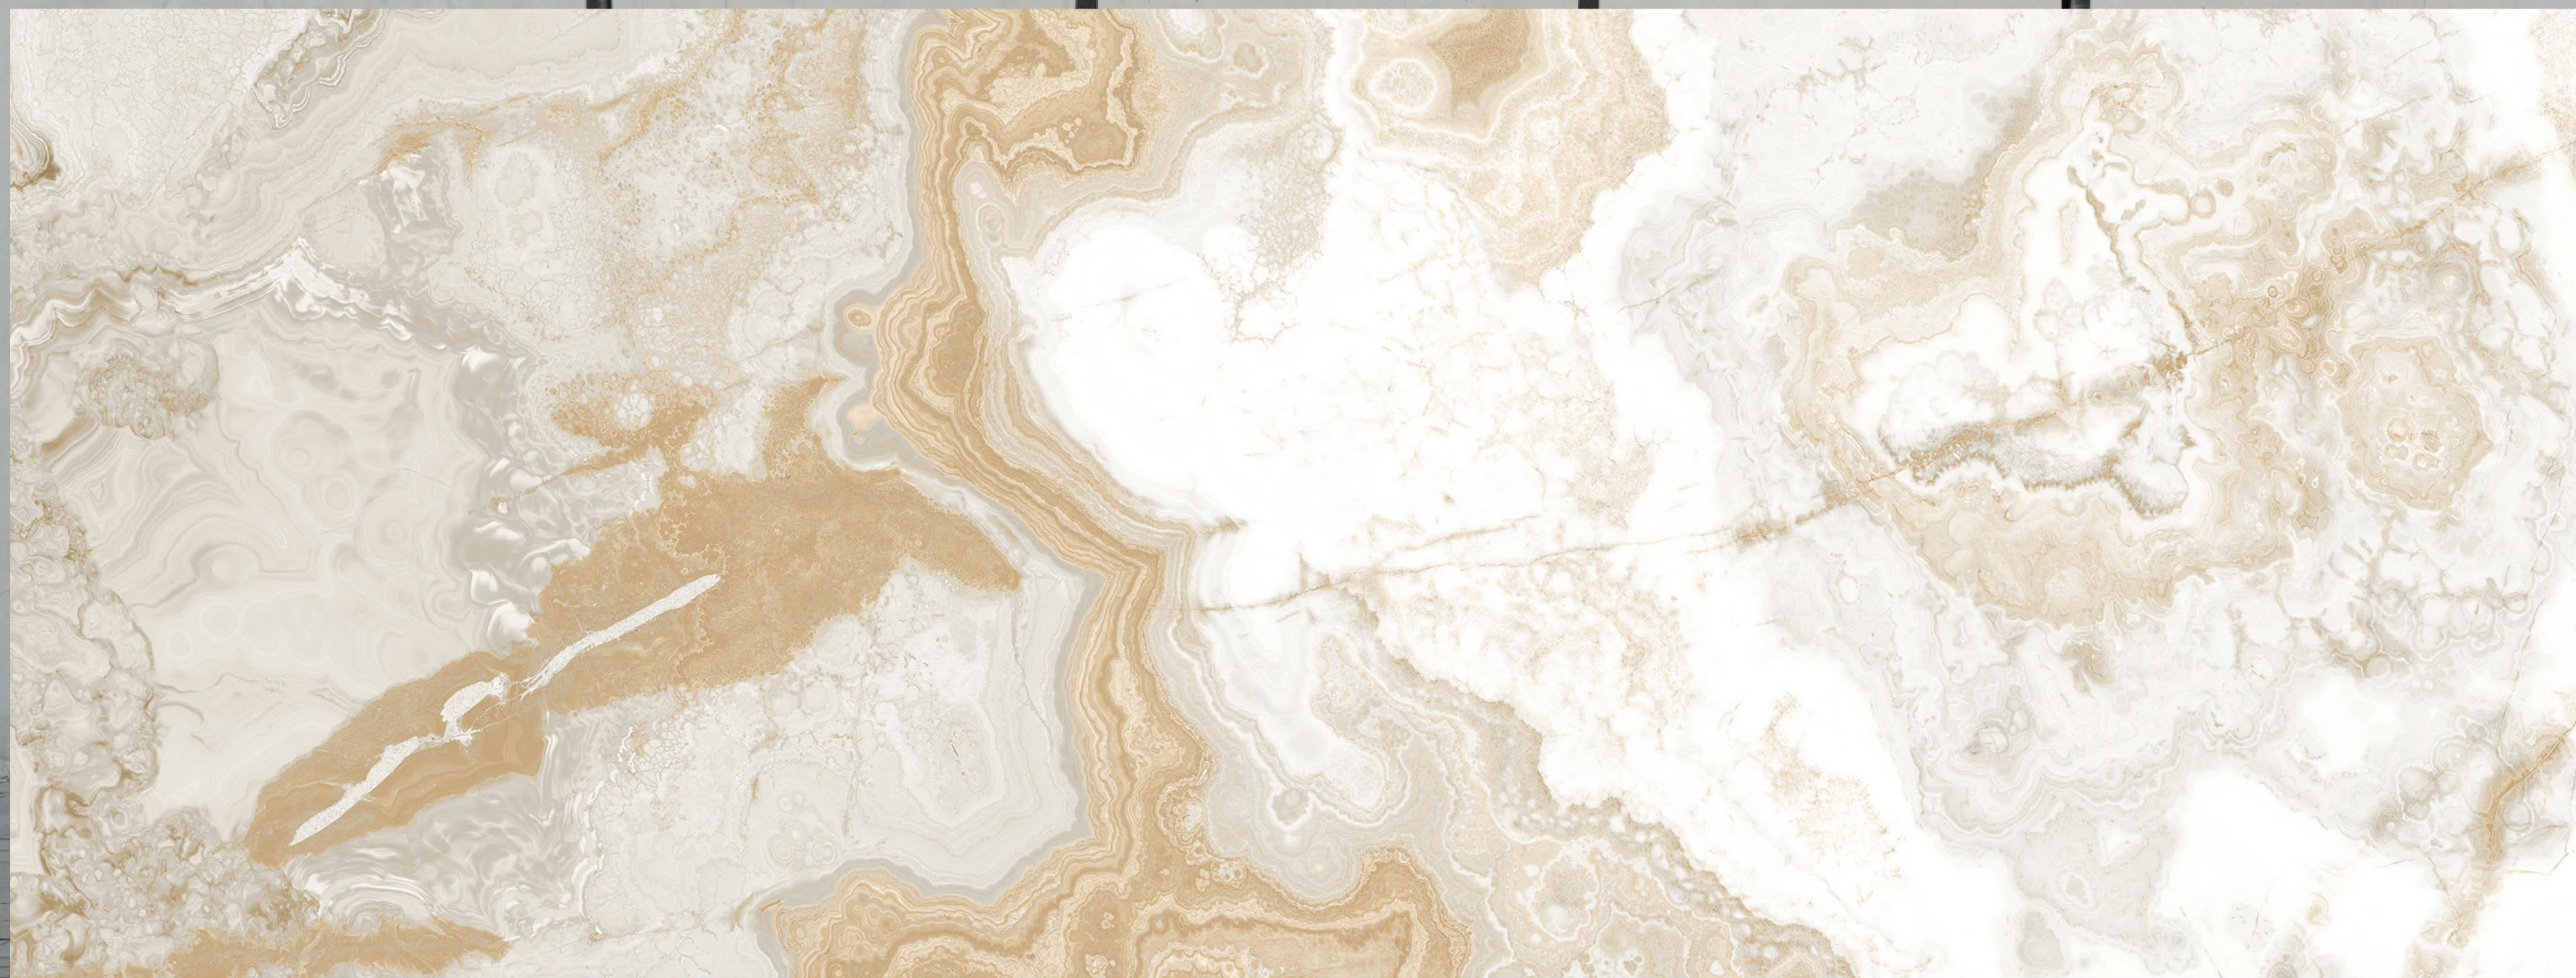

SIZE
1200x3200 MM

THICKNESS
15 MM

CALCATTÀ ULTRA

BODY
WHITE BODY

FINISH
GLOSSY

SIZE
1200x3200 MM

THICKNESS
15 MM

DELMARE