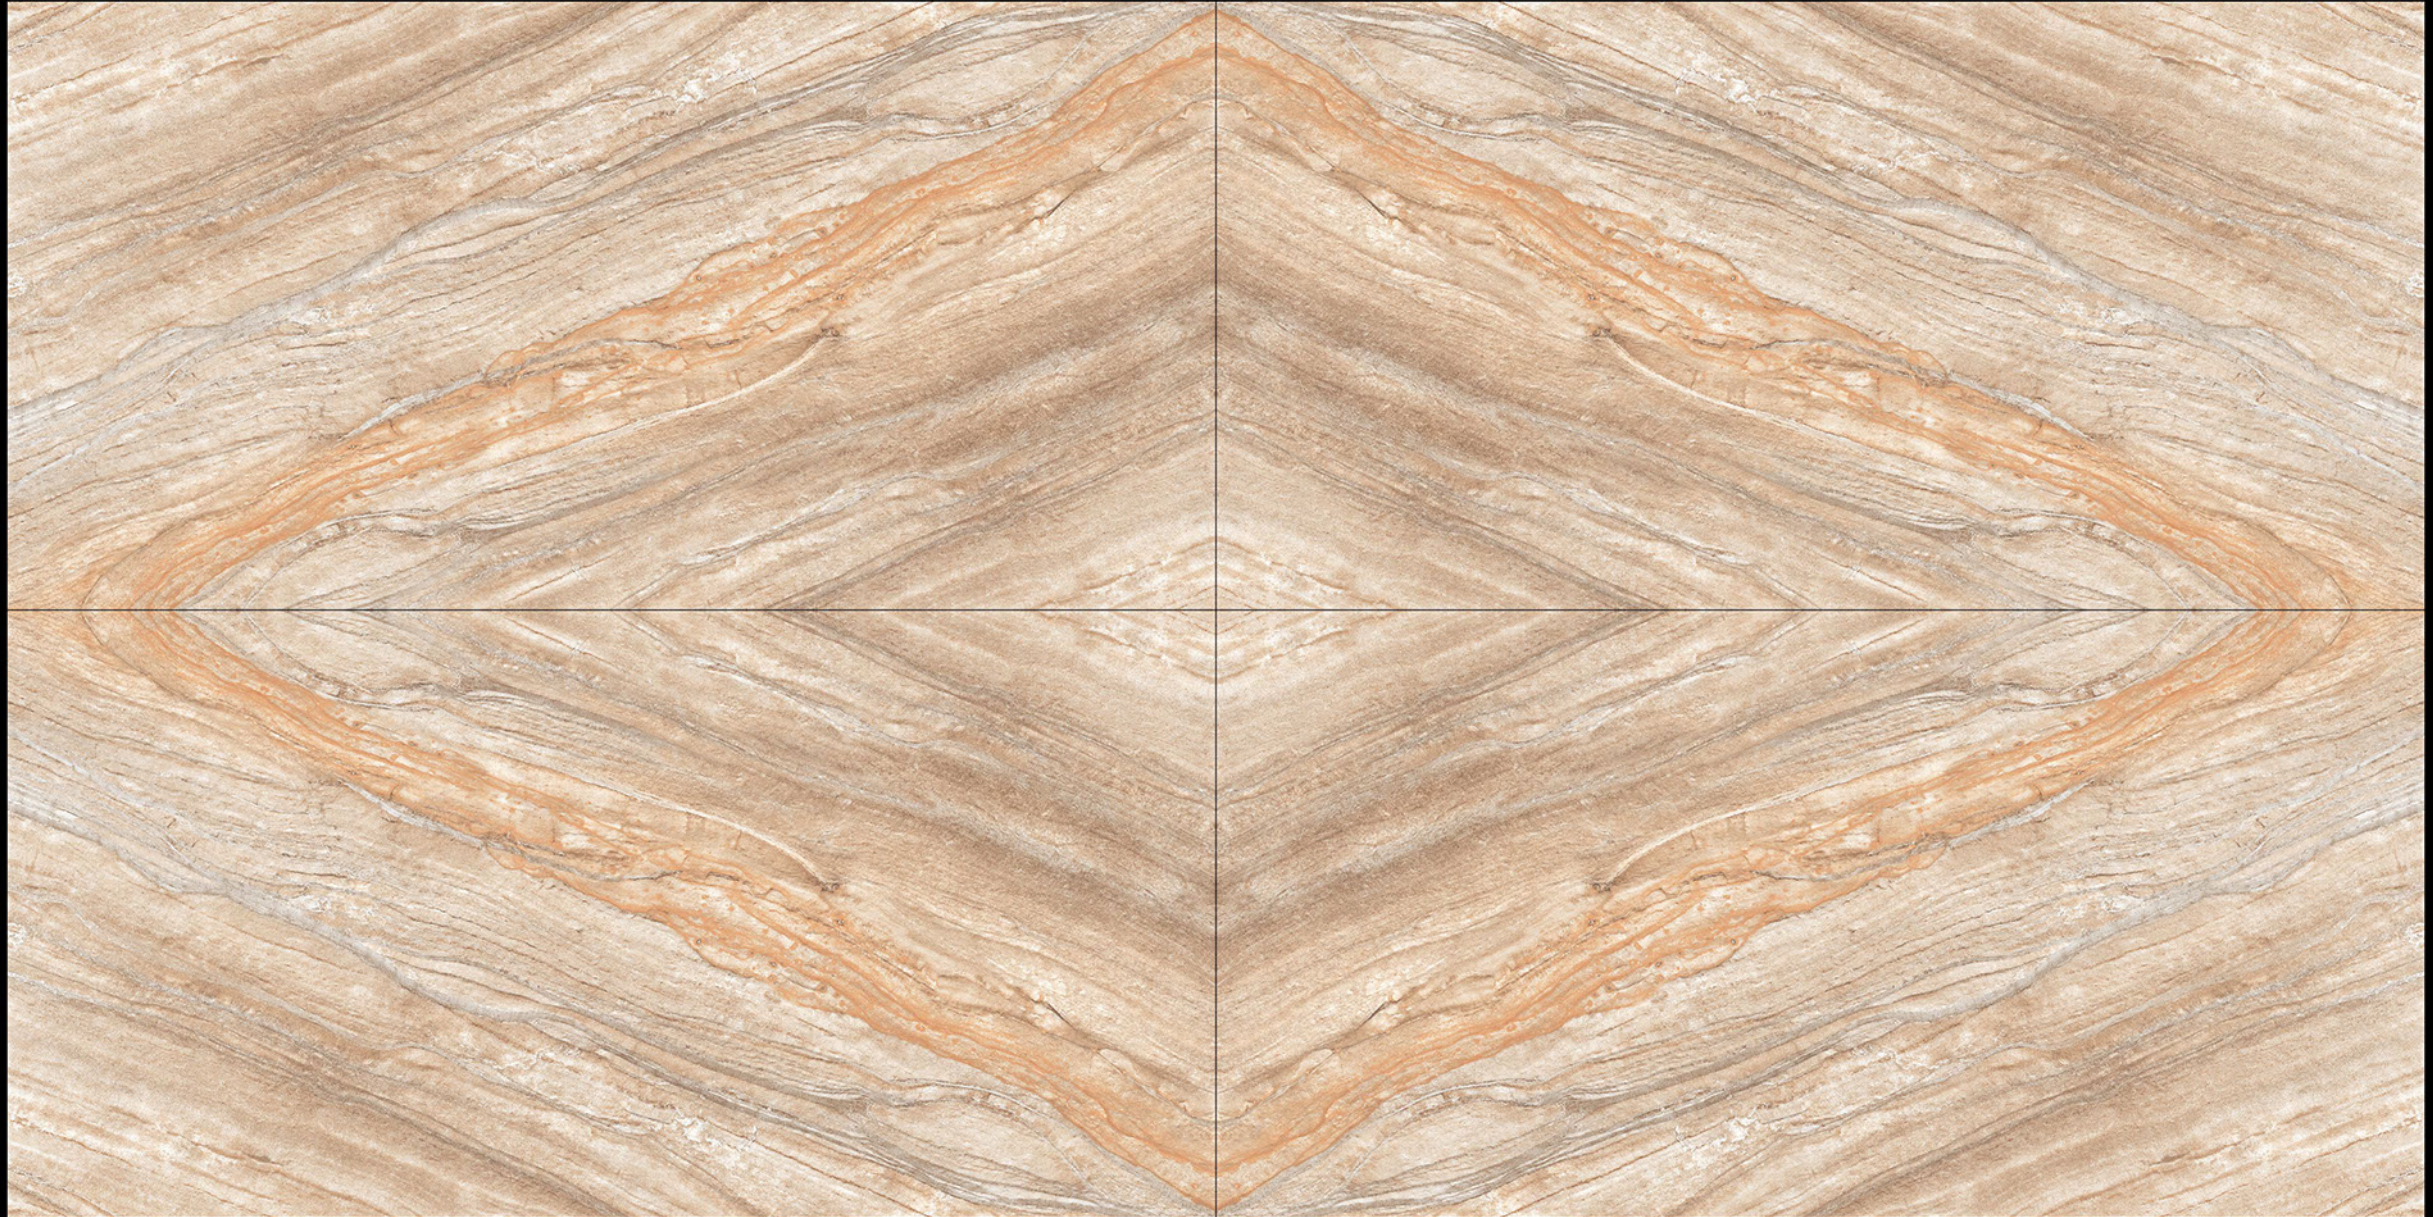

SUNNY
CERAMICS

BOOK MATCH
600X1200

SUNNY
CERAMICS

FOSSIL BROWN-A

FOSSIL BROWN-B

BOOK MATCH
600X1200

GREY PEARL-A

GREY PEARL-B