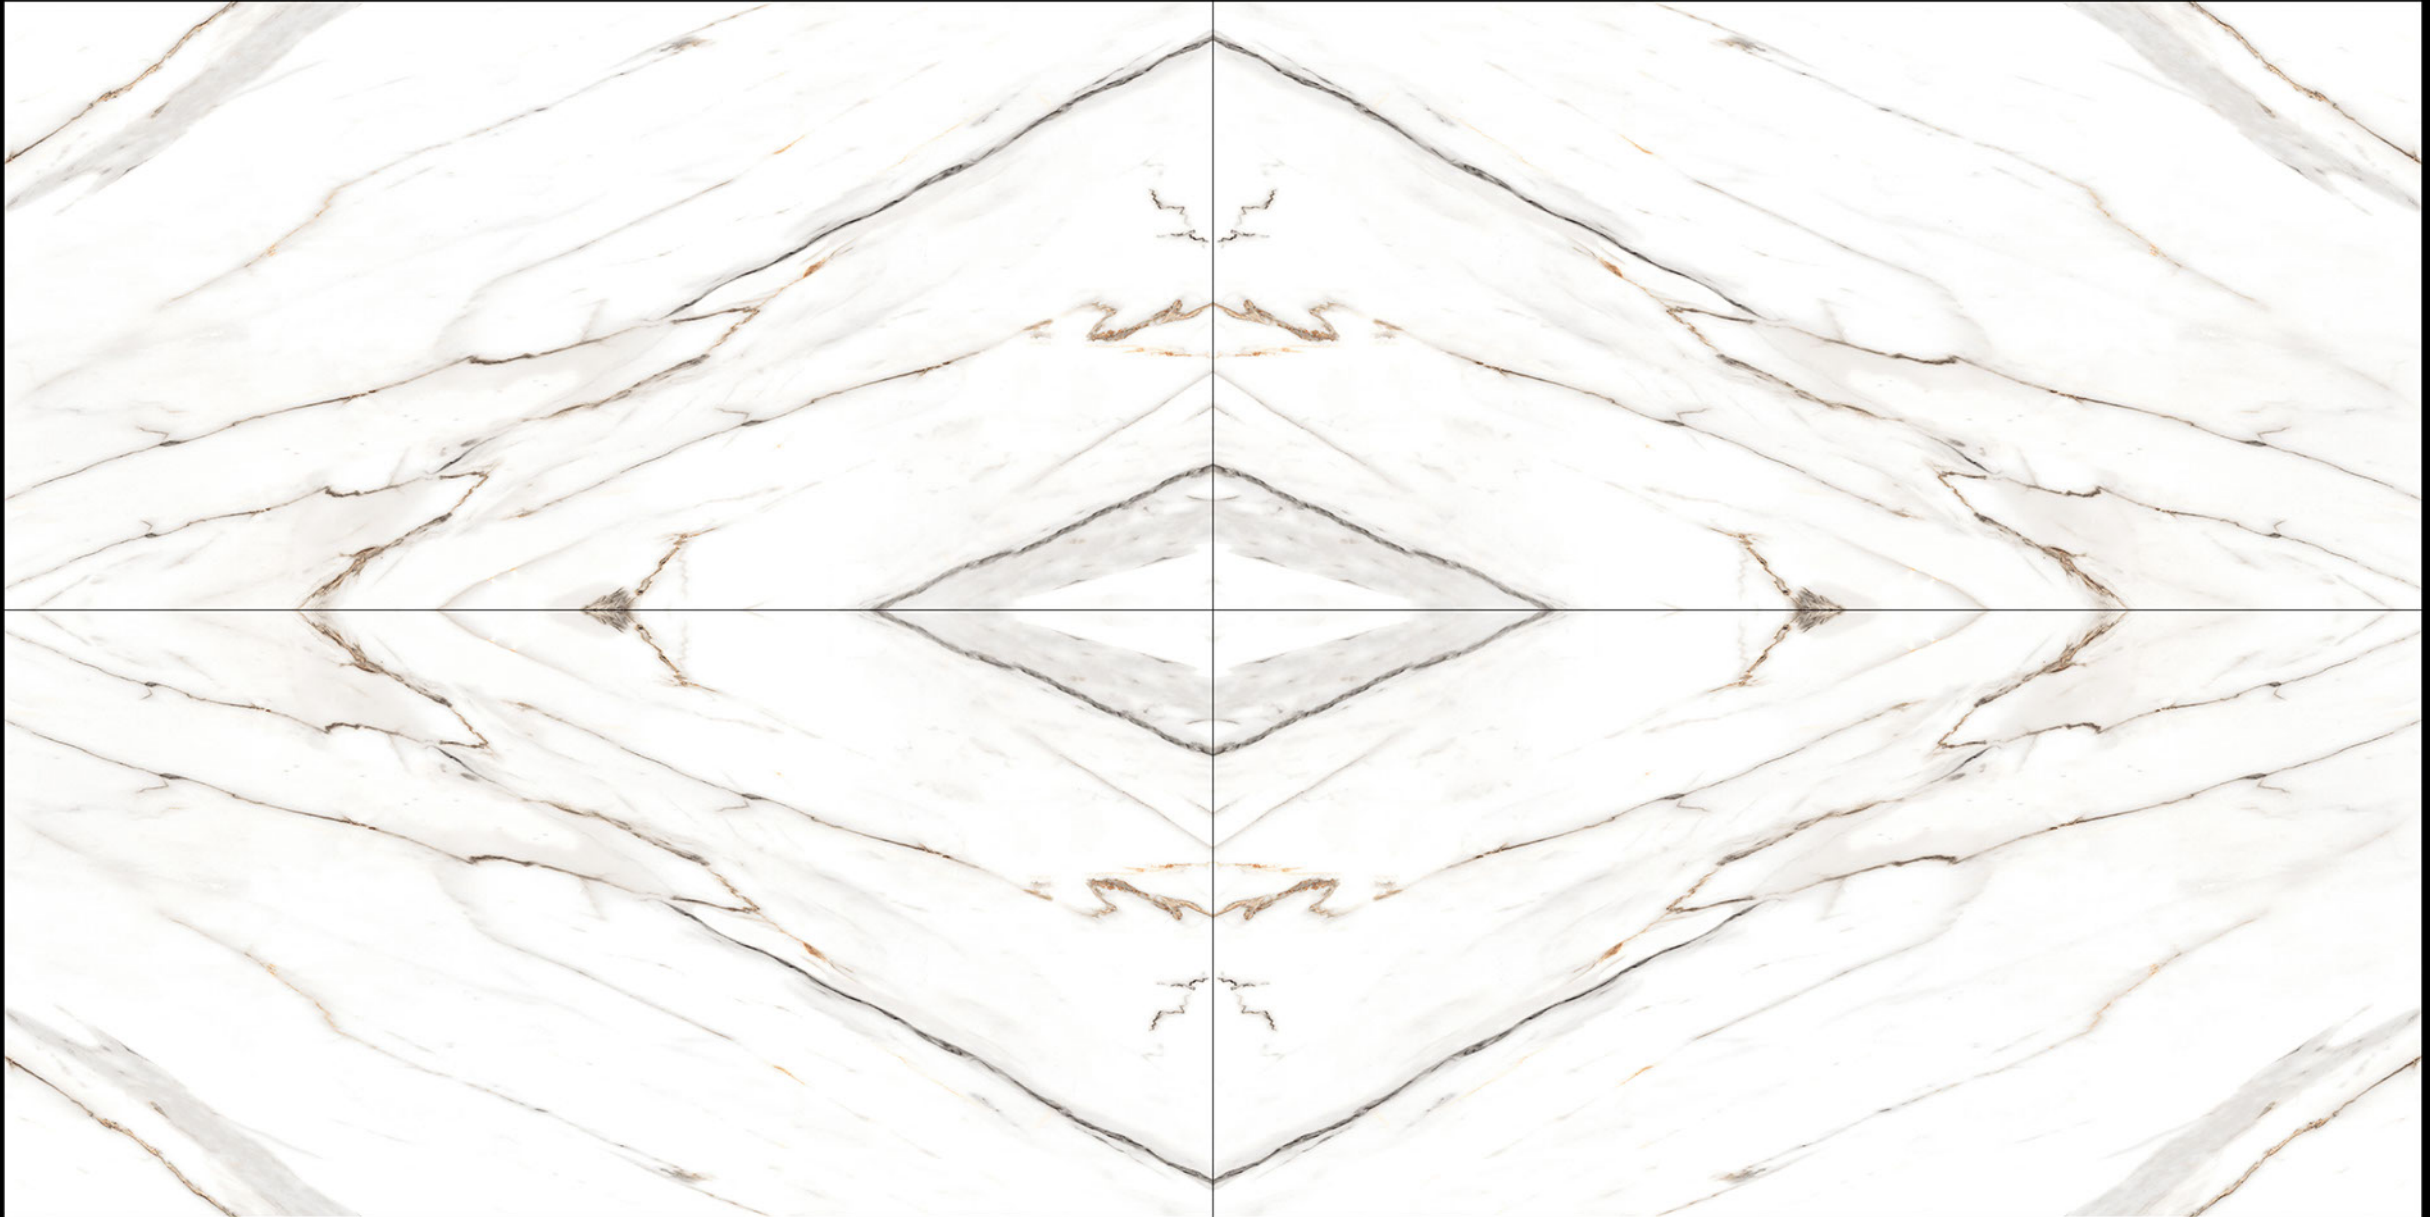

BOOK MATCH
600X1200

SUNNY
CERAMICS

AZULMACAUBA-A AZULMACAUBA-B