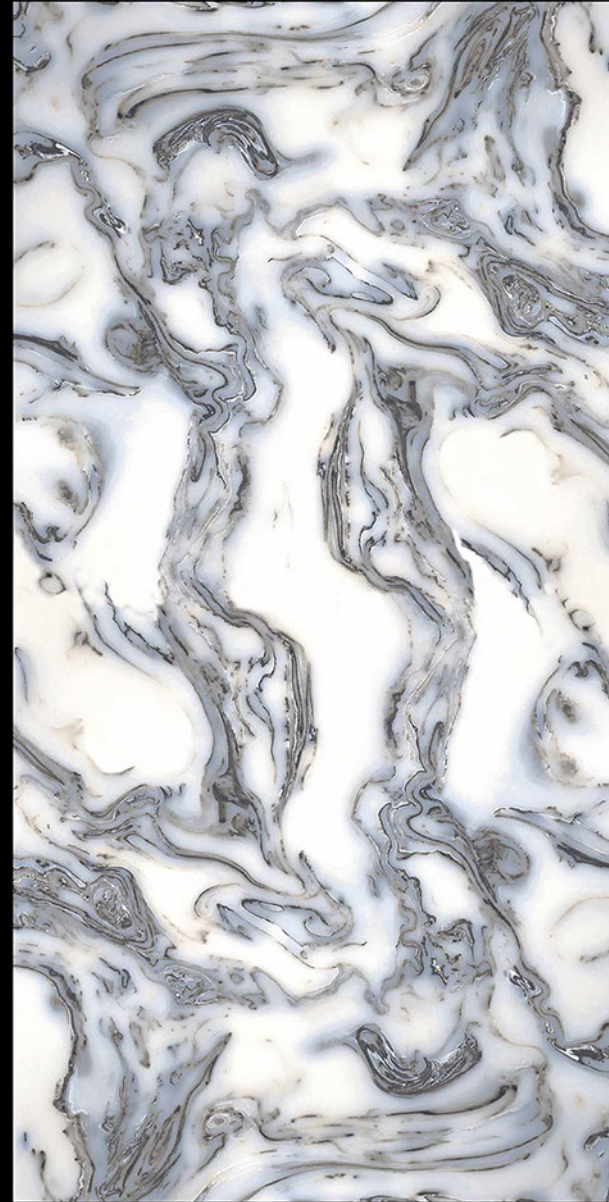

Glacier White