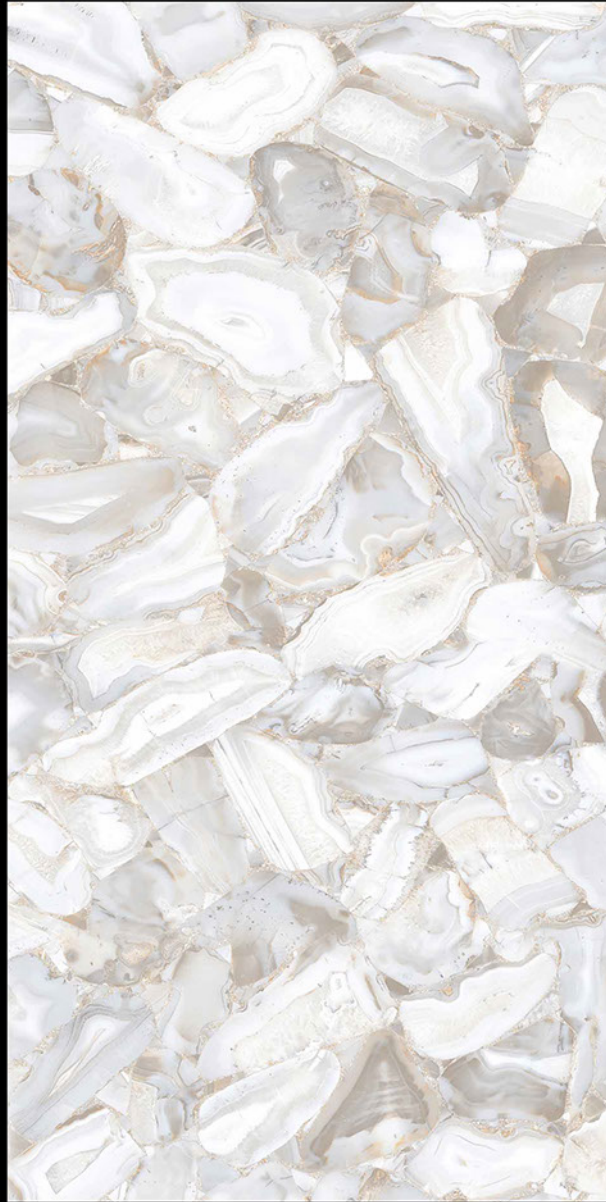

GLOSSY
600X1200

BOTTICINO BEIGE

BOTTICINO

GLOSSY
600X1200

SUNNY
CERAMICS

BRAZIA STONE WHITE

BRAZIA STONE

GLOSSY
600X1200