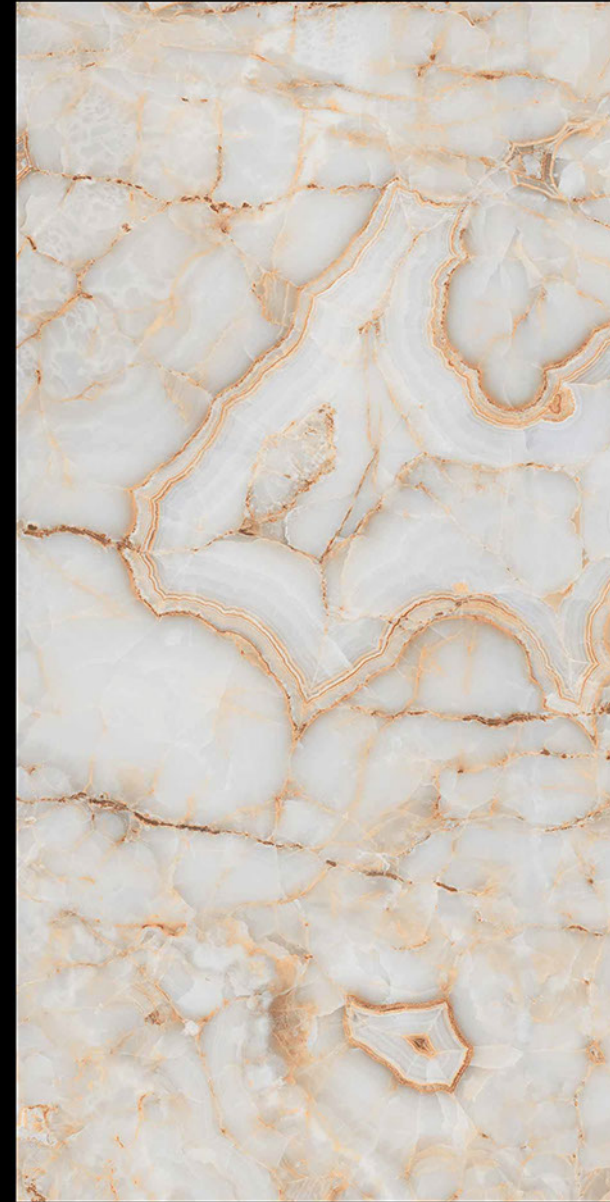

MONACO ONYX