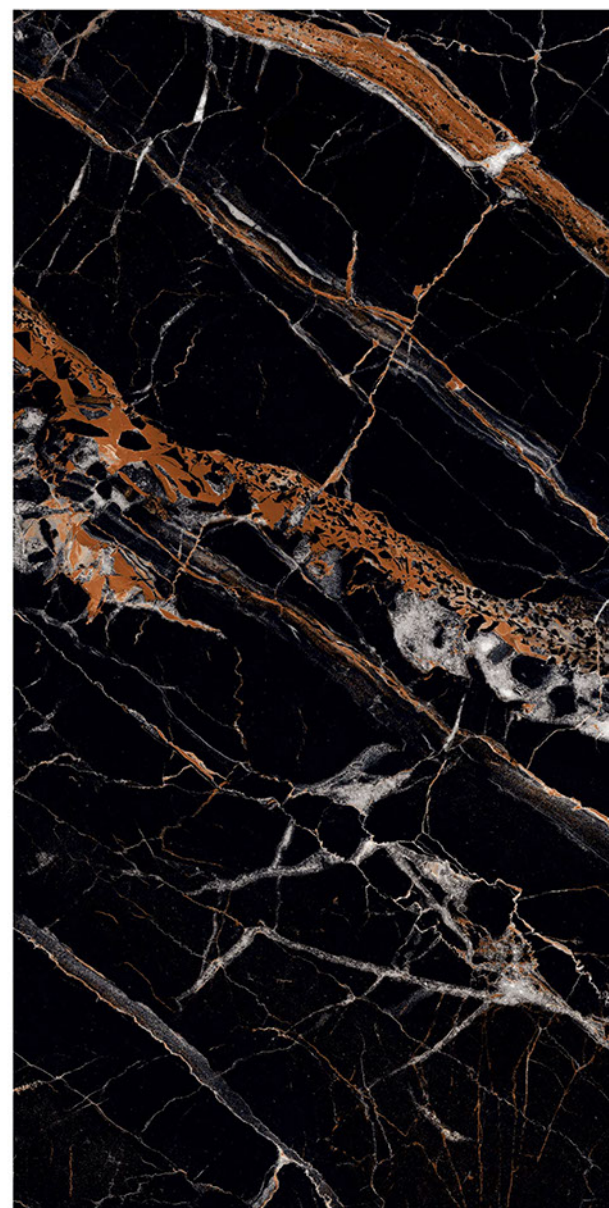

NORR BLACK

NORR BLUE

HIGH GLOSS
600X1200

ORIENT BLACK

ORIO BLACK

HIGH GLOSS
600X1200

PORTORO GOLD

PORTORO SILVER

HIGH GLOSS
600X1200

PLATINUM BLACK

ROMANO BLACK

HIGH GLOSS
600X1200

ROYAL ARMANI BROWN

ROYAL ARMANI VERDE

HIGH GLOSS
600X1200

ROZA GOLD