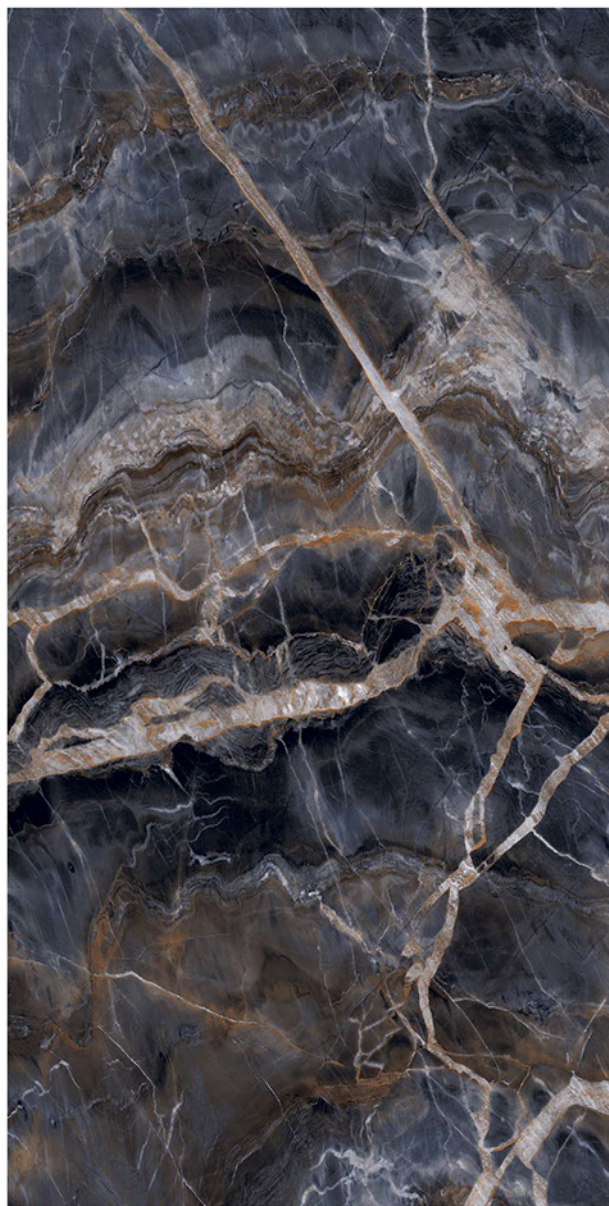

GREY EMPERADOR

GRIGIO CARNICO

HIGH GLOSS
600X1200

HAVANA BLACK

HAVANA BROWN

HIGH GLOSS
600X1200

HEVEN BRONZE

JEWELS GOLD