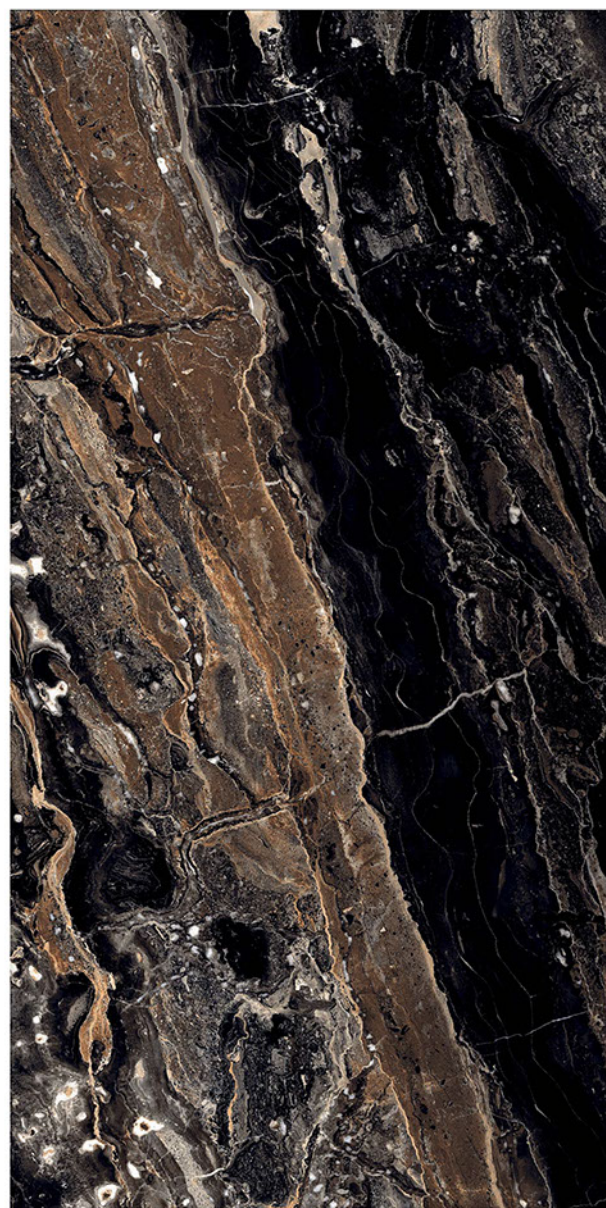

LIRICA CHOCO

HIGH GLOSS
600X1200

MAROON EMPERADOR

MARTINO TURKISH

HIGH GLOSS
600X1200

MOZECO BLACK

NERO MARQUINA

HIGH GLOSS
600X1200