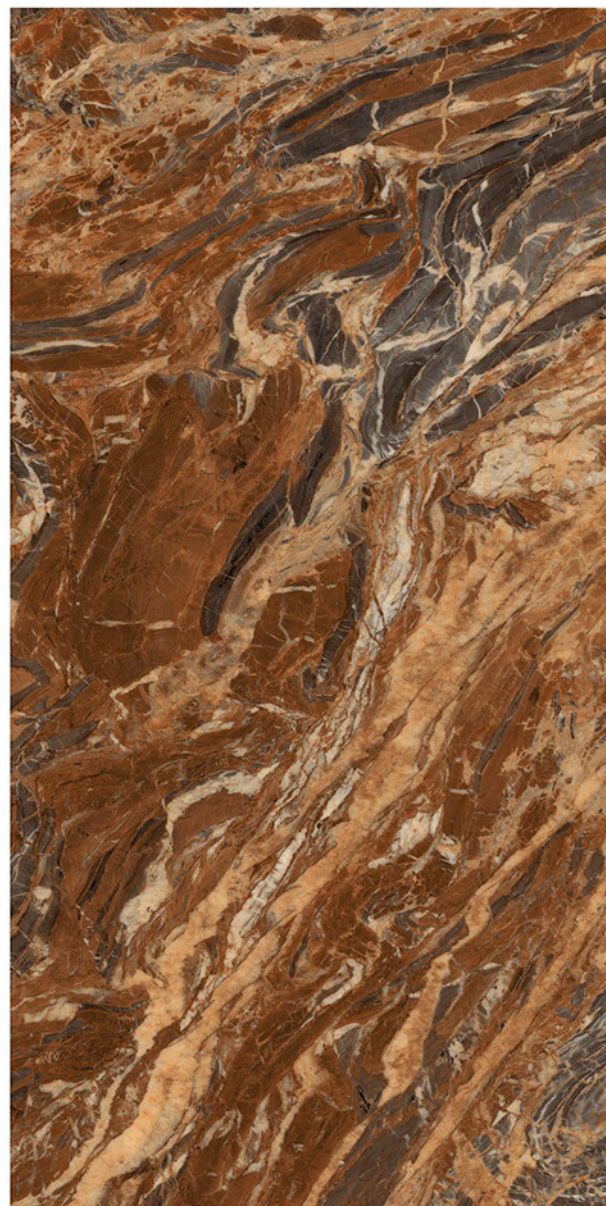

FUSION EMPERADOR

HIGH GLOSS
600X1200

FRENCH BLACK

FRENCH BROWN

HIGH GLOSS
600X1200

GOLD MARROAN

GOLDEN LEAF

HIGH GLOSS
600X1200