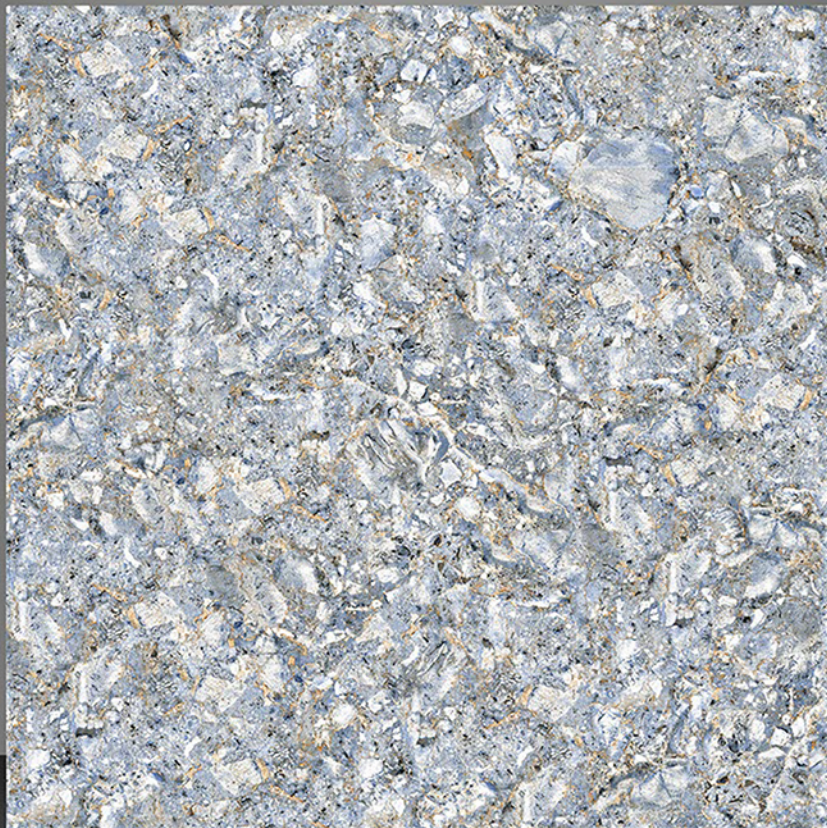

GLOSSY COLLECTION

2134

DIGITAL GLAZE
VITRIFIED TILES
600x600mm

GLOSSY COLLECTION

2135

DIGITAL GLAZE
VITRIFIED TILES
600x600mm

GLOSSY COLLECTION

2136