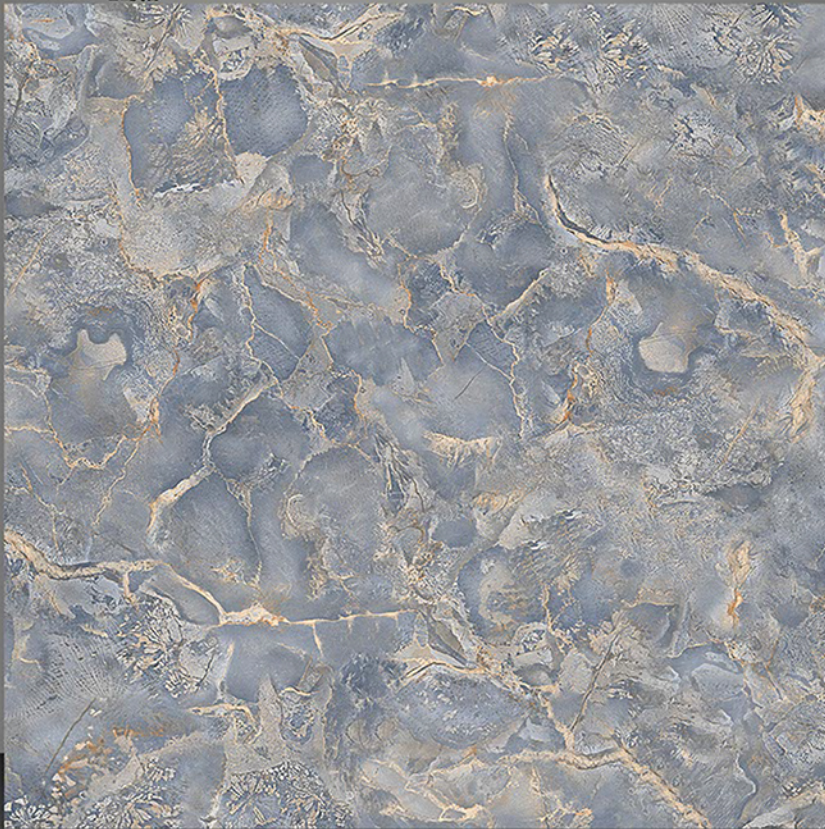

2204

DIGITAL GLAZE
VITRIFIED TILES
600x600mm

GLOSSY COLLECTION

2205 ■■RAN
■DOM

DIGITAL GLAZE
VITRIFIED TILES
600x600mm

GLOSSY COLLECTION

2206 ■■RAN
■■DOM

DIGITAL GLAZE
VITRIFIED TILES
600x600mm