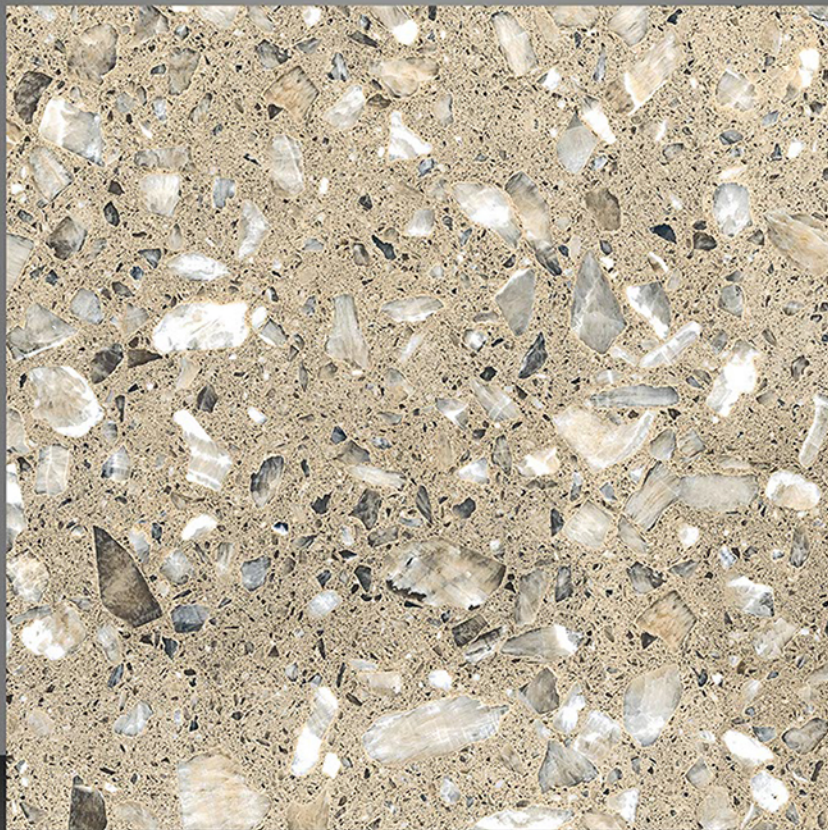

DIGITAL GLAZE
VITRIFIED TILES
600x600mm

GLOSSY COLLECTION

2113

DIGITAL GLAZE
VITRIFIED TILES
600x600mm

GLOSSY COLLECTION

2114

DIGITAL GLAZE
VITRIFIED TILES
600x600mm

GLOSSY COLLECTION