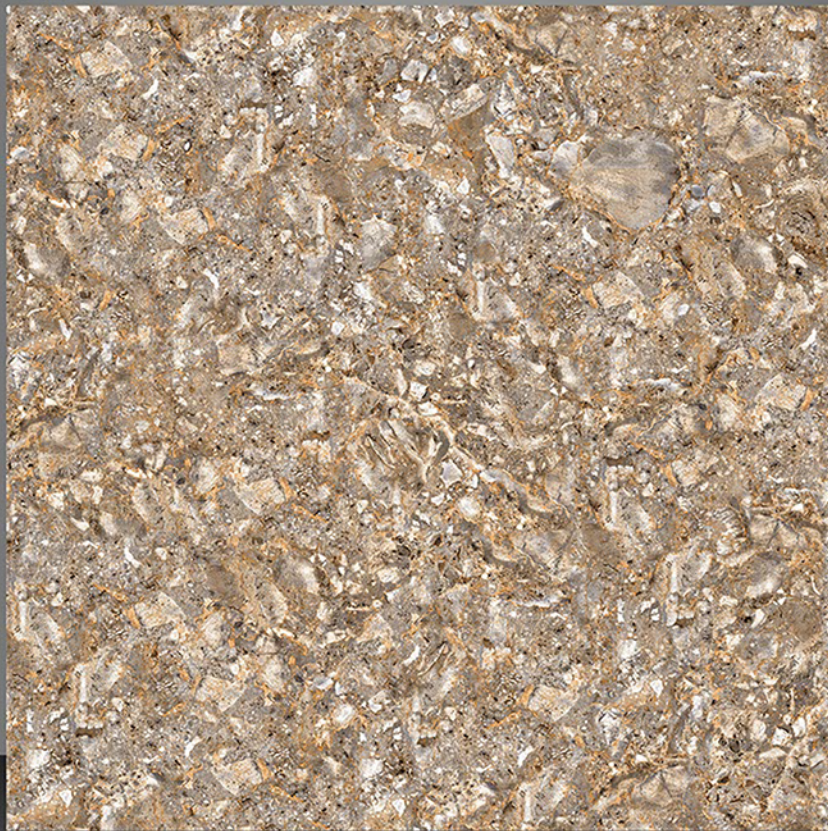

GLOSSY COLLECTION

2134

DIGITAL GLAZE
VITRIFIED TILES
600x600mm

GLOSSY COLLECTION

2135

DIGITAL GLAZE
VITRIFIED TILES
600x600mm

GLOSSY COLLECTION

2136