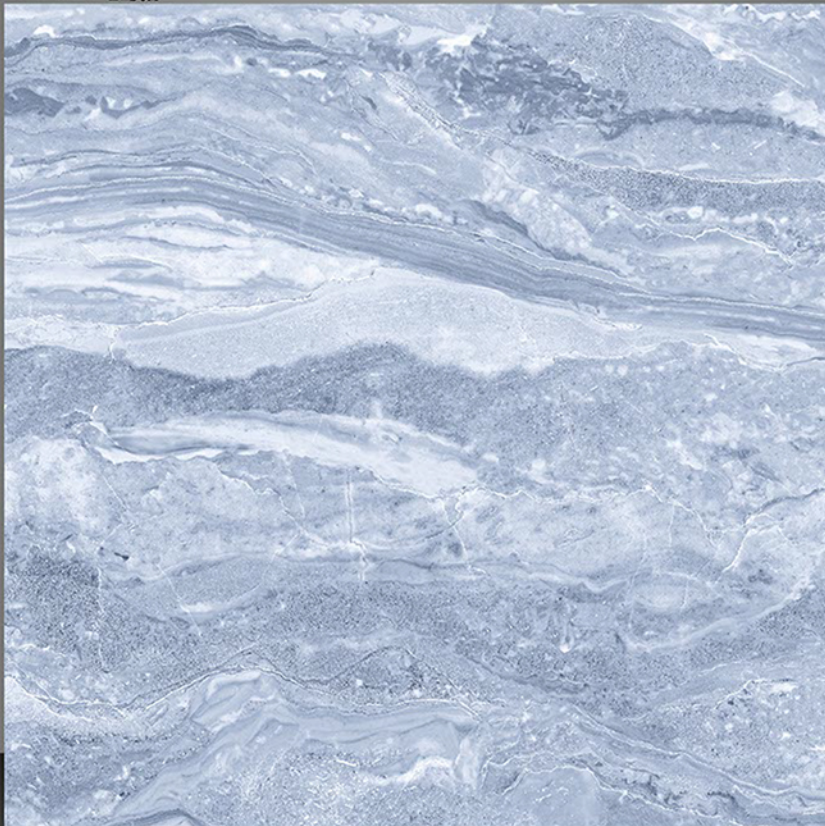

GLOSSY COLLECTION

2191 ■■RAN
■■DOM

DIGITAL GLAZE
VITRIFIED TILES
600x600mm

GLOSSY COLLECTION

2192 ■■RAN
■■DOM

DIGITAL GLAZE
VITRIFIED TILES
600x600mm

GLOSSY COLLECTION

2193 ■■RAN
■■DOM