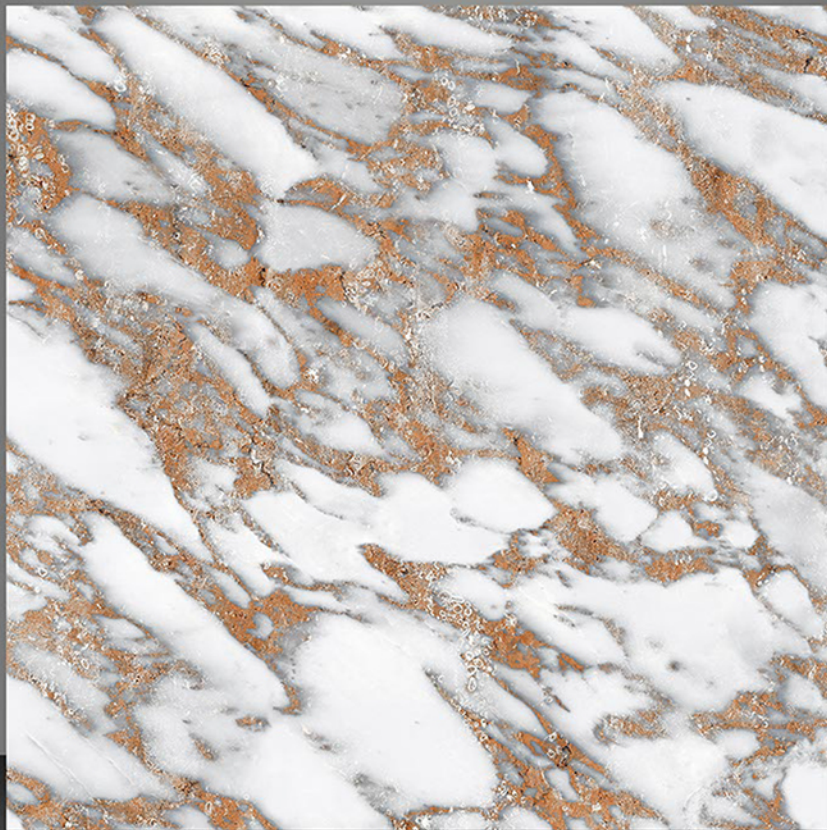

DIGITAL GLAZE
VITRIFIED TILES
600x600mm

GLOSSY COLLECTION

2146