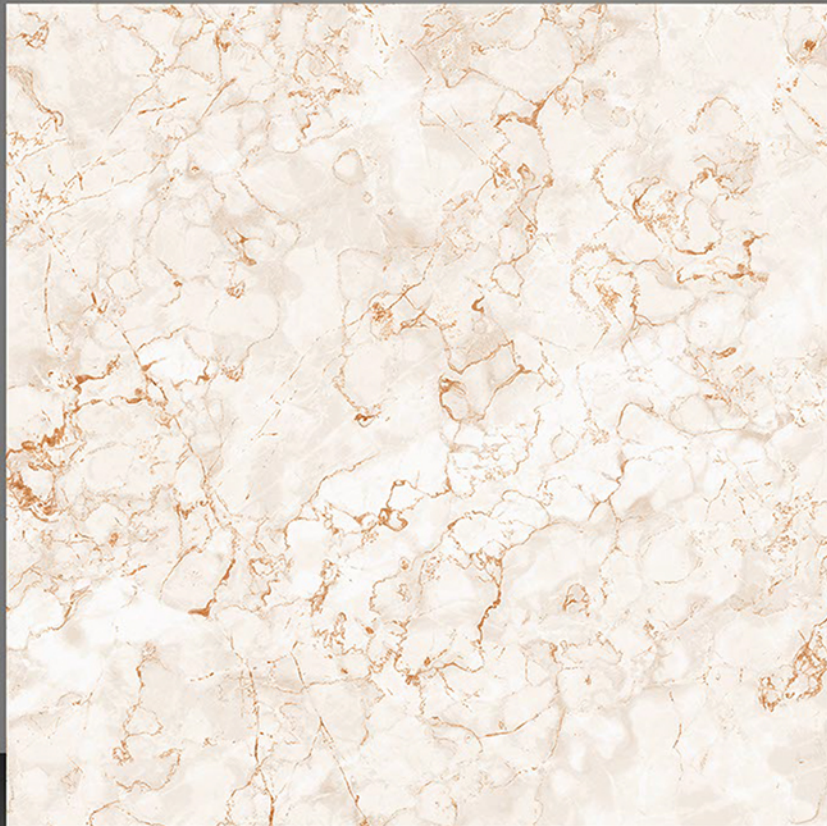

2131

DIGITAL GLAZE
VITRIFIED TILES
600x600mm

GLOSSY COLLECTION

2132

DIGITAL GLAZE
VITRIFIED TILES
600x600mm

GLOSSY COLLECTION

2133

DIGITAL GLAZE
VITRIFIED TILES
600x600mm