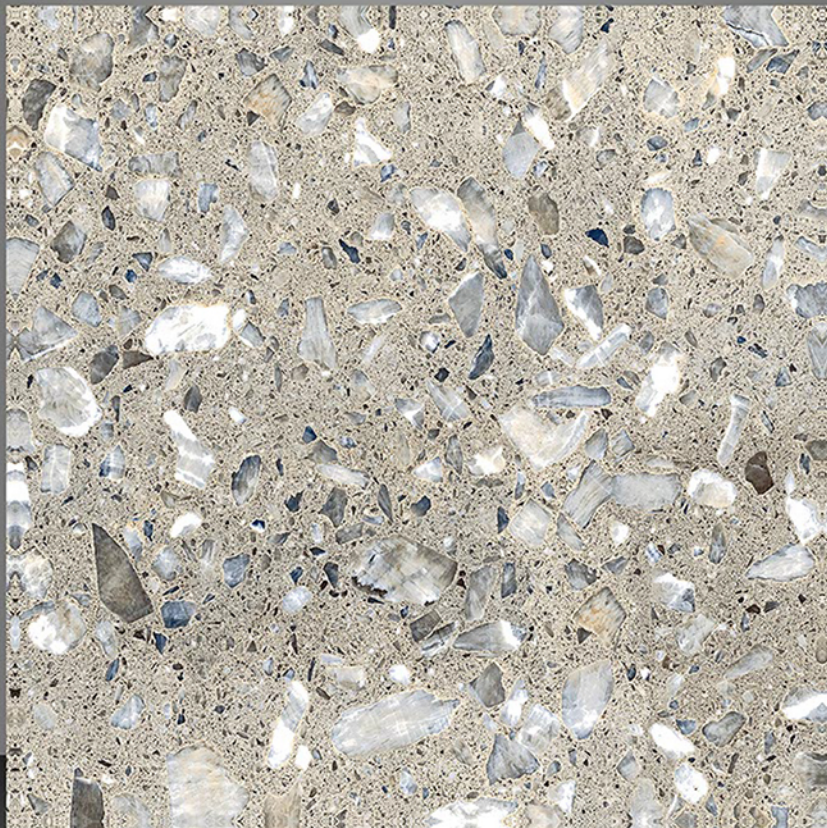

DIGITAL GLAZE
VITRIFIED TILES
600x600mm

GLOSSY COLLECTION

2113