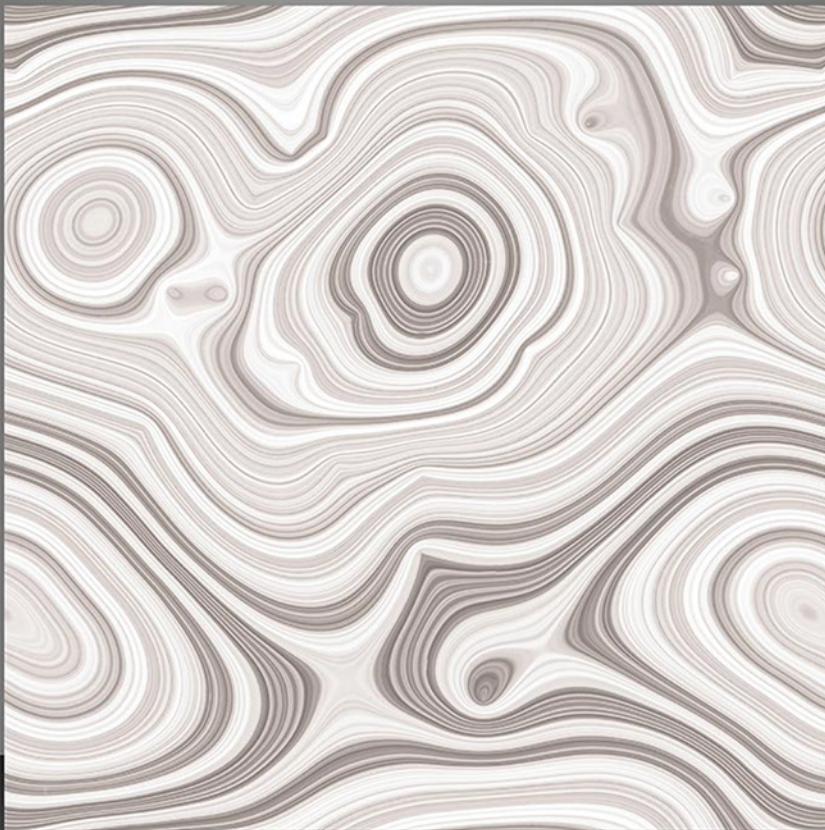

DIGITAL GLAZE
VITRIFIED TILES
600x600mm

GLOSSY COLLECTION

2152