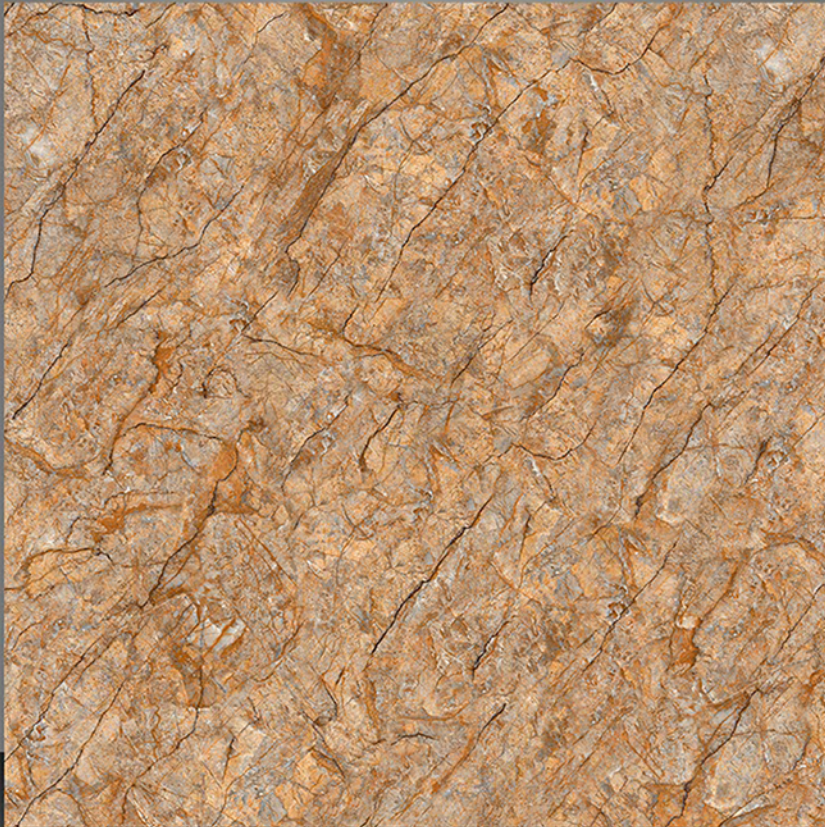

2139

DIGITAL GLAZE
VITRIFIED TILES
600x600mm

GLOSSY COLLECTION

2140

DIGITAL GLAZE
VITRIFIED TILES
600x600mm

GLOSSY COLLECTION

2141

DIGITAL GLAZE
VITRIFIED TILES
600x600mm