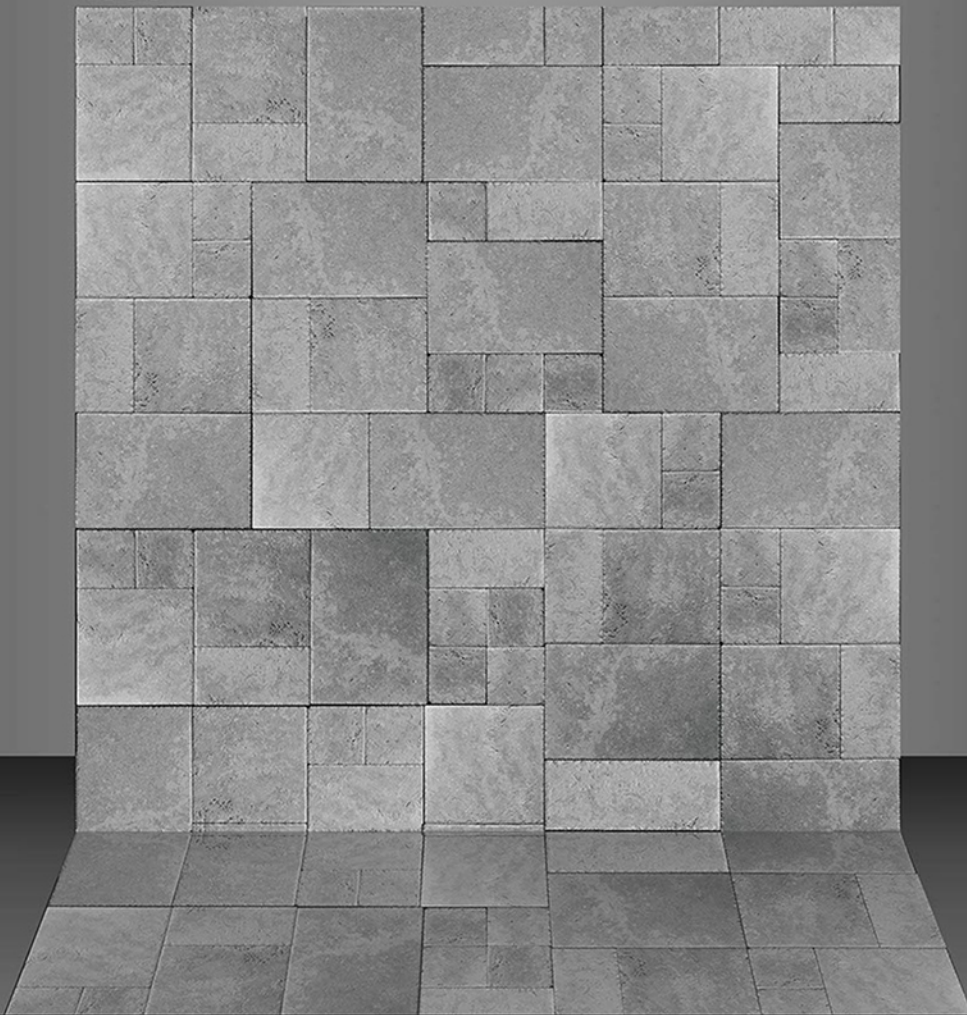

DIGITAL GLAZE
VITRIFIED TILES
600x600mm

MATT COLLECTION

4053