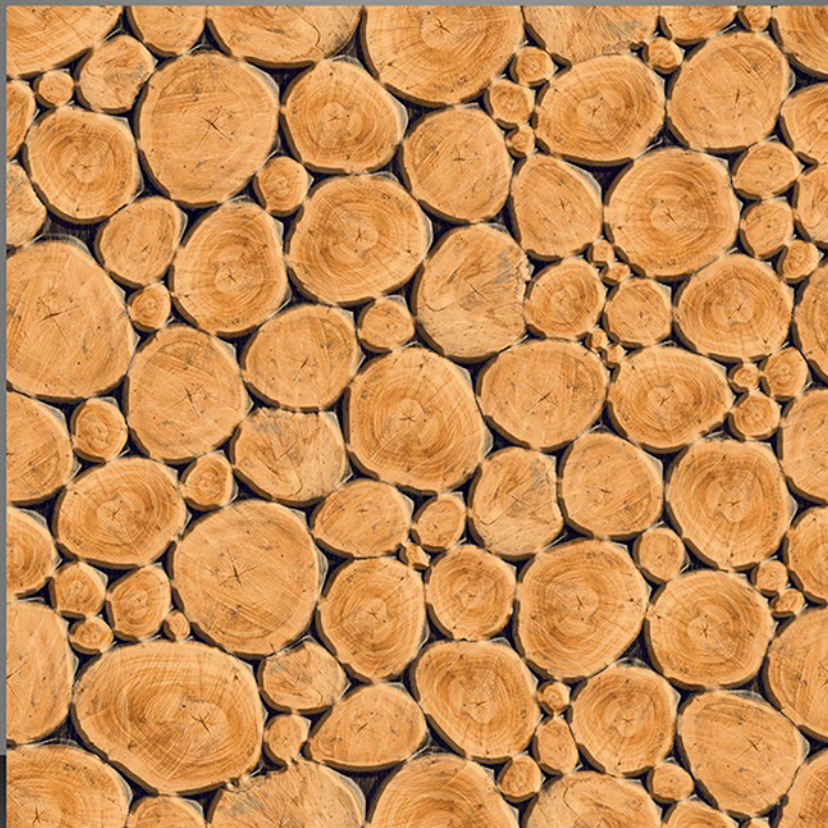

DIGITAL GLAZE
VITRIFIED TILES
600x600mm

WOODEN MATT COLLECTION

5097