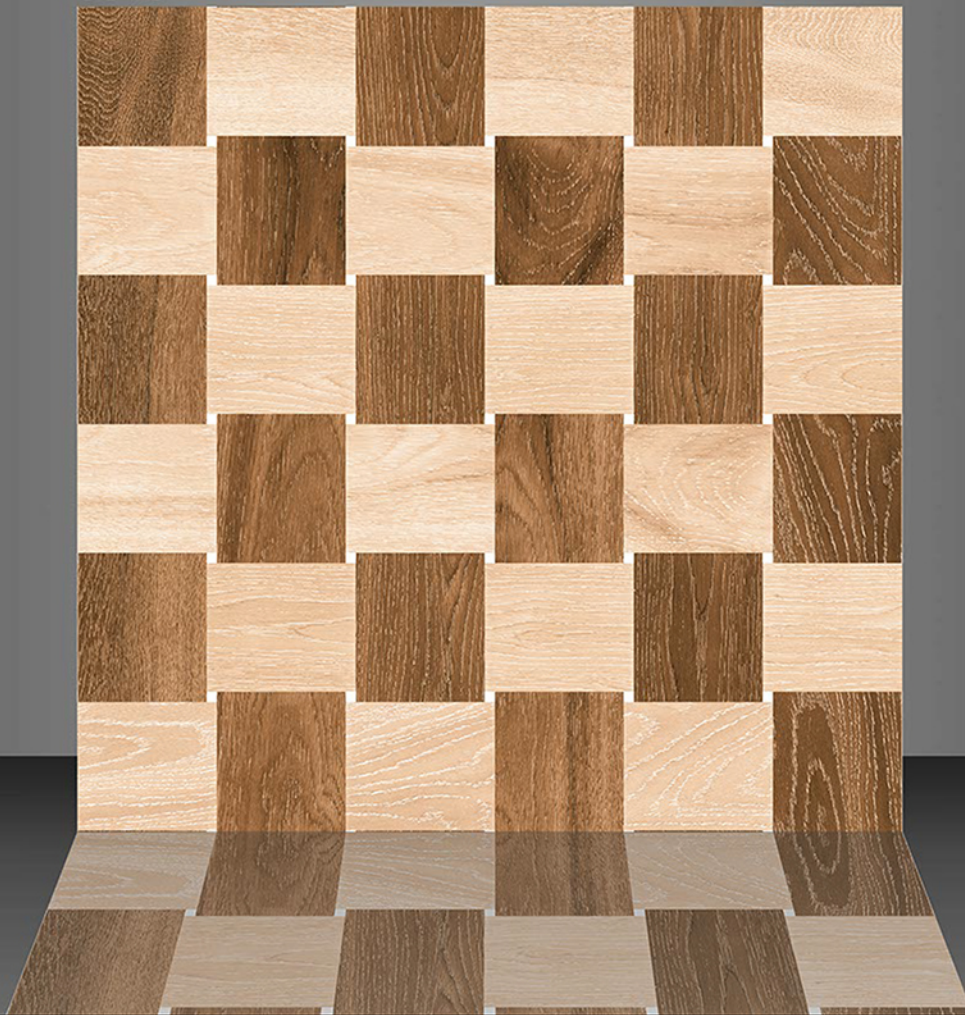

DIGITAL GLAZE
VITRIFIED TILES
600x600mm

WOODEN MATT COLLECTION

5045