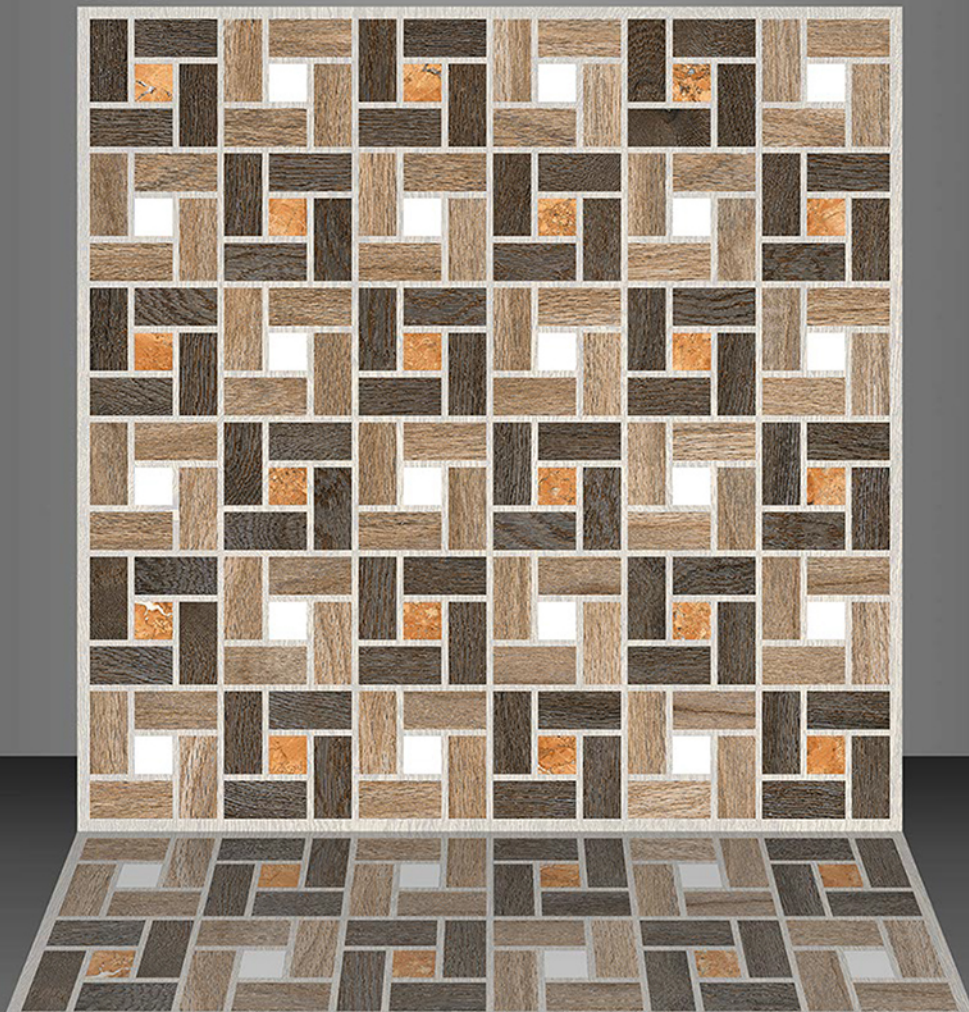

WOODEN MATT COLLECTION

5008

DIGITAL GLAZE
VITRIFIED TILES
600x600mm

WOODEN MATT COLLECTION

5009

DIGITAL GLAZE
VITRIFIED TILES
600x600mm

WOODEN MATT COLLECTION

5010