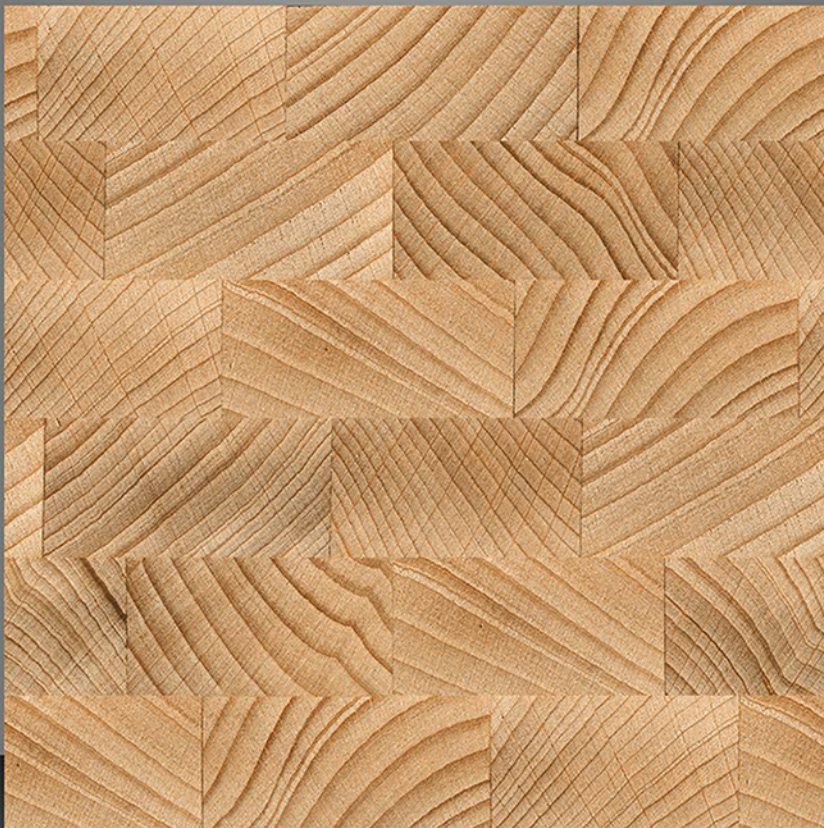

DIGITAL GLAZE
VITRIFIED TILES
600x600mm

WOODEN MATT COLLECTION

5037