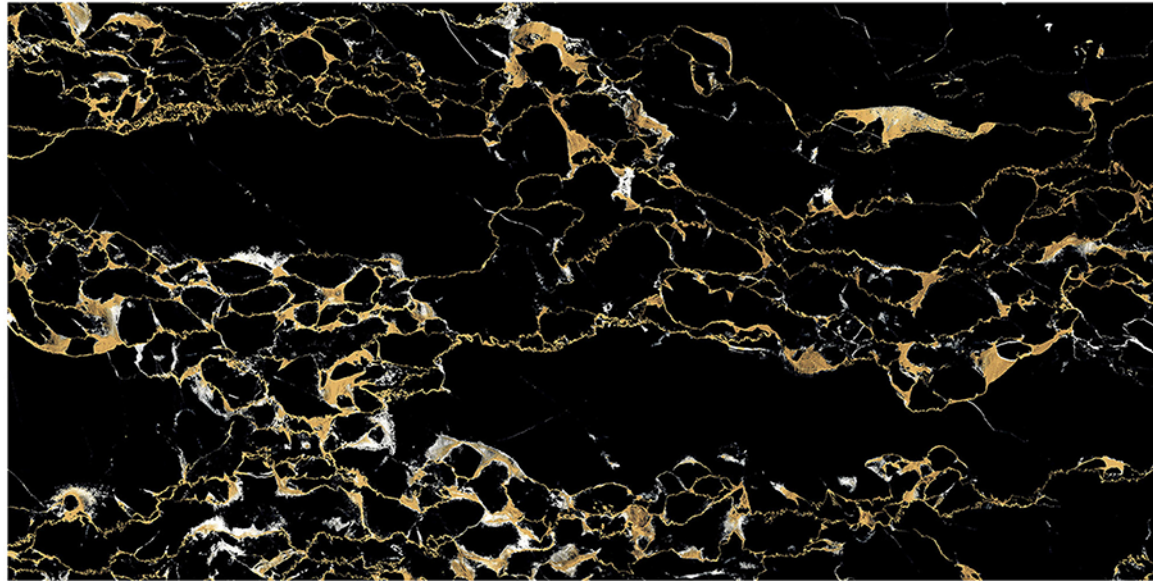

R A N D O M

**HIGH GLOSS
FINISH**

**ZERO
MAINTANANCE**

ECO-FRIENDLY

PORTORO BLACK