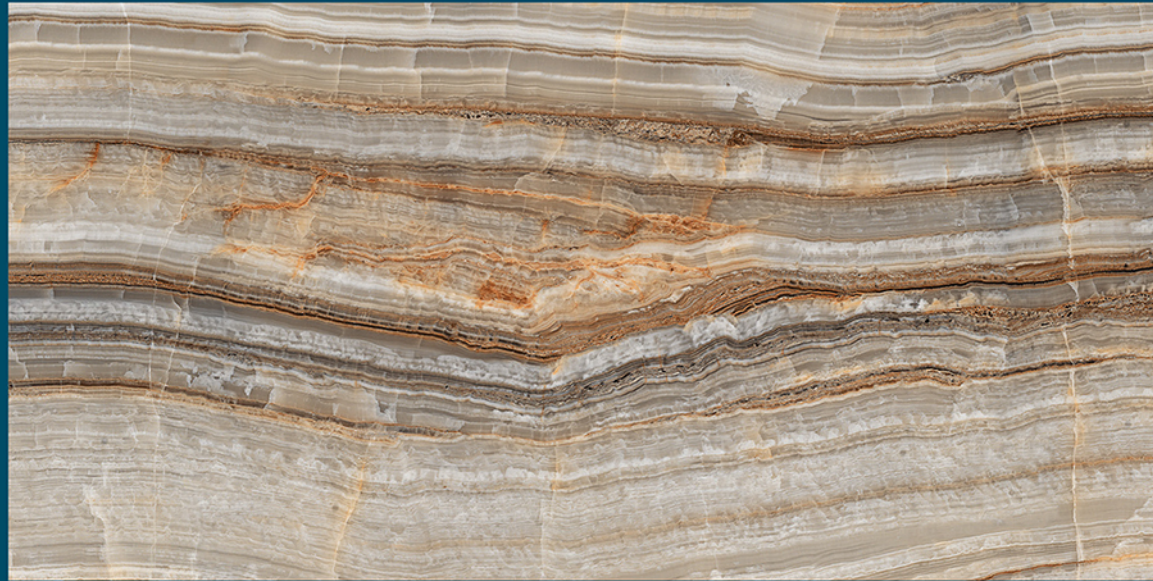

R A N D O M

HIGH GLOSS
FINISH

ZERO
MAINTANANCE

ECO-FRIENDLY

PIED ONIX