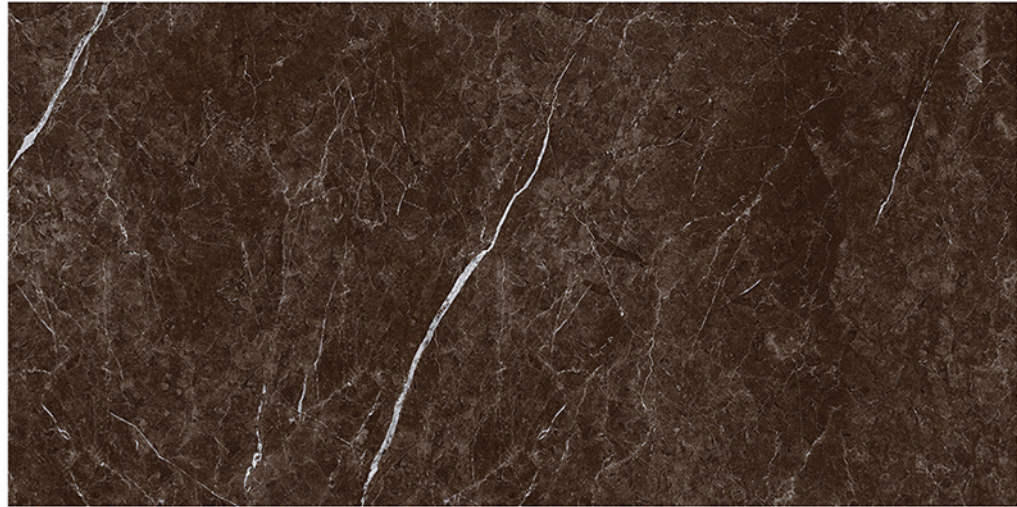

THUNDER BROWN