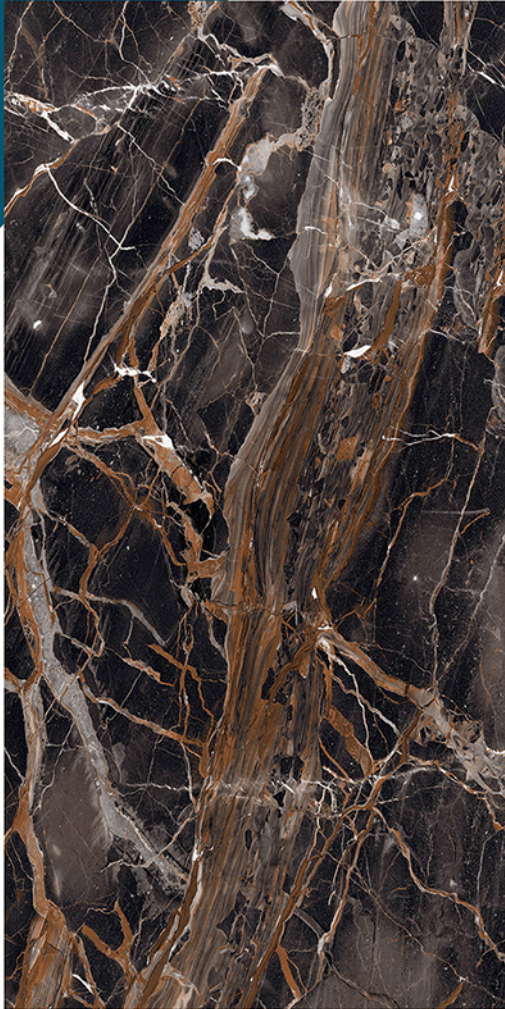

R A N D O M

 **HIGH GLOSS
FINISH**

 **ZERO
MAINTANANCE**

 **ECO-FRIENDLY**

PORTORO BLACK

R A N D O M

 **HIGH GLOSS
FINISH**

 **ZERO
MAINTANANCE**

 **ECO-FRIENDLY**

ROSSO BLACK

ROSSO CHOCO

R A N D O M

 **HIGH GLOSS
FINISH**

 **ZERO
MAINTANANCE**

 **ECO-FRIENDLY**

ROSSO NATURAL