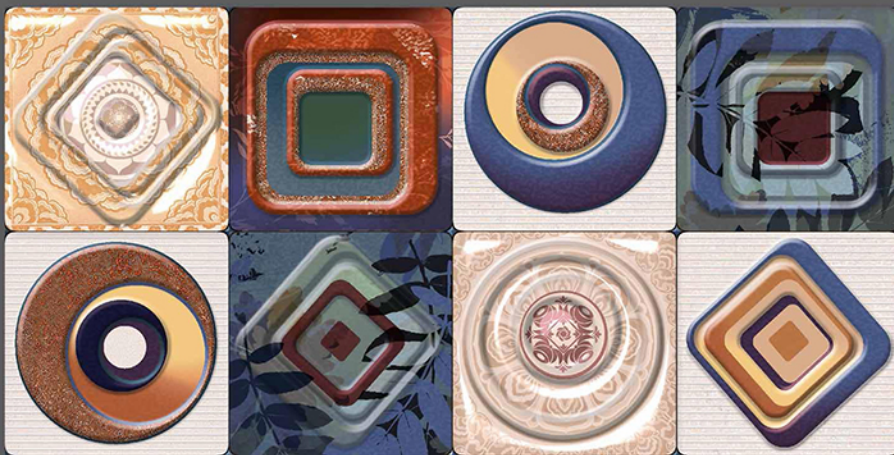

RND

1031-HL1

RND

Glossy
Surface

300 x 600mm
DIGITAL WALL TILES