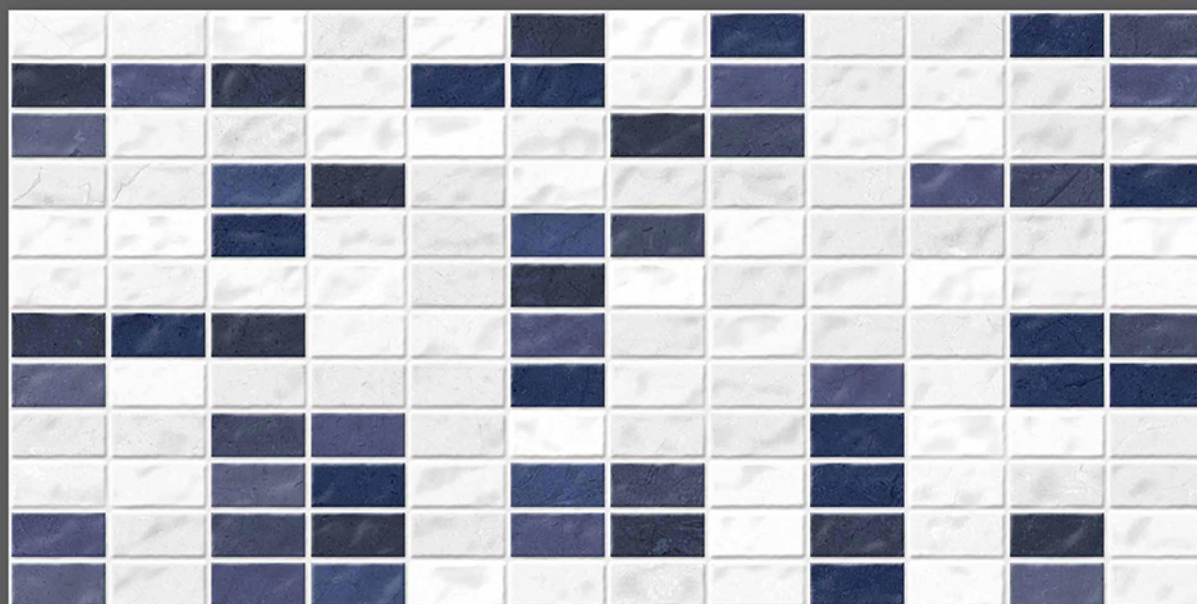

1060-HL1

Glossy
Surface

300 x 600mm

DIGITAL WALL TILES