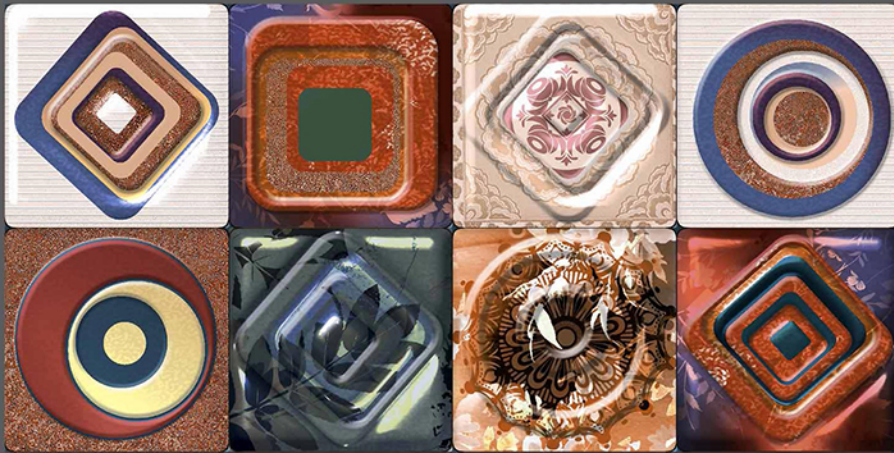

1024-HL2

Glossy
Surface

300 x 600mm

DIGITAL WALL TILES

1024-L

RND

1031-L

RND