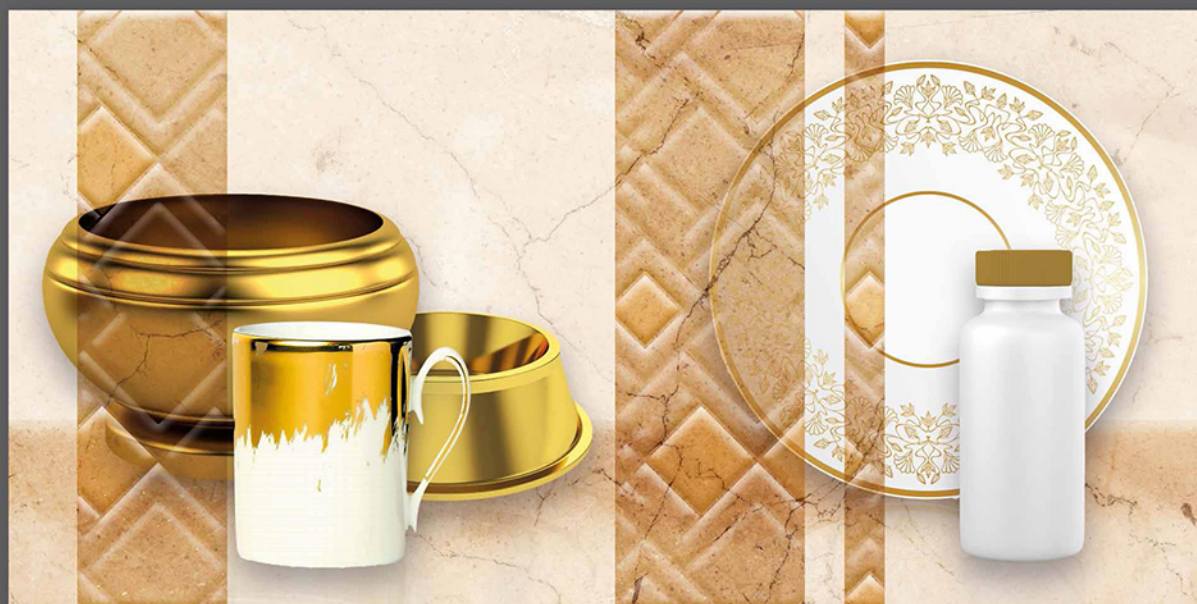

1007-HL2

Glossy
Surface

300 x 600mm

DIGITAL WALL TILES