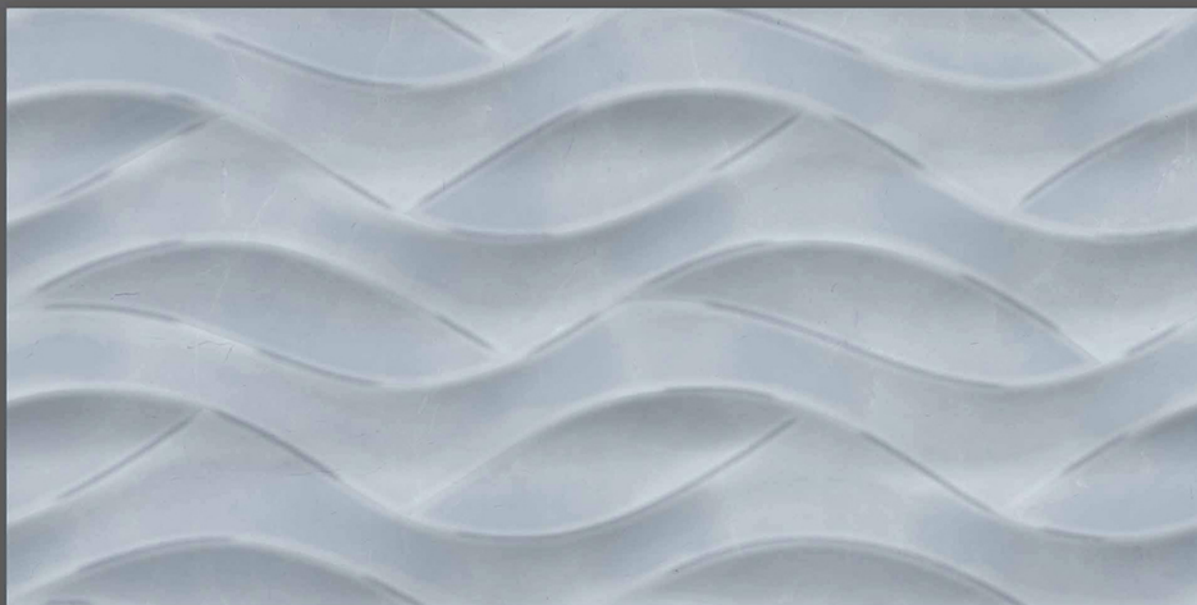

1032-HL2

Glossy
Surface

300 x 600mm

DIGITAL WALL TILES