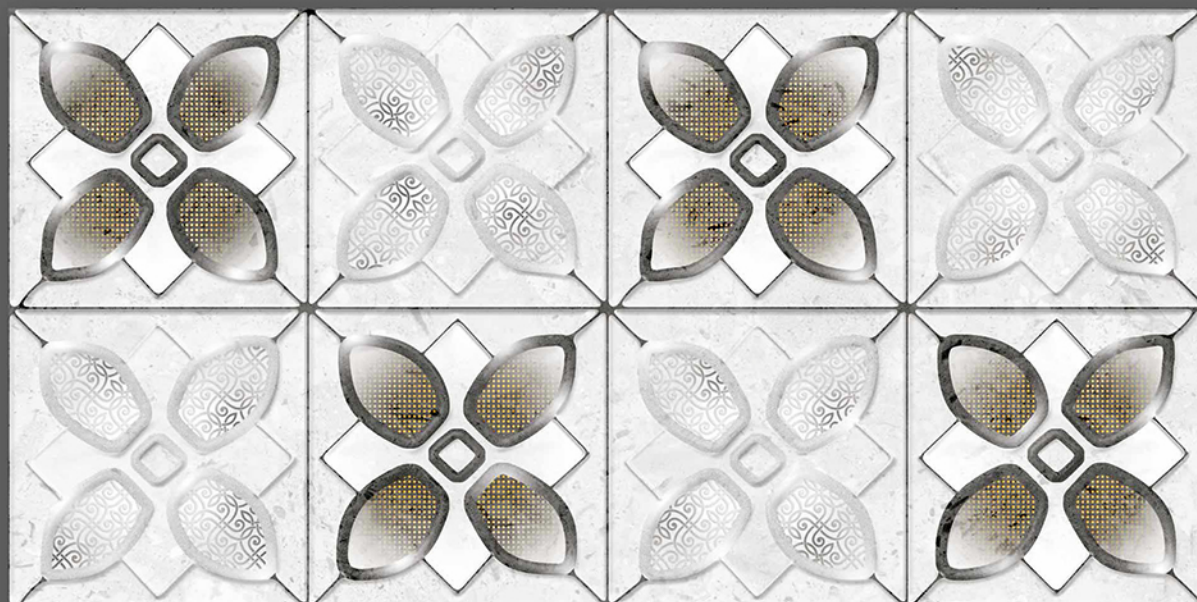

1068-HL2

Glossy
Surface

300 x 600mm

DIGITAL WALL TILES

1068-L

RND

1068-L

RND