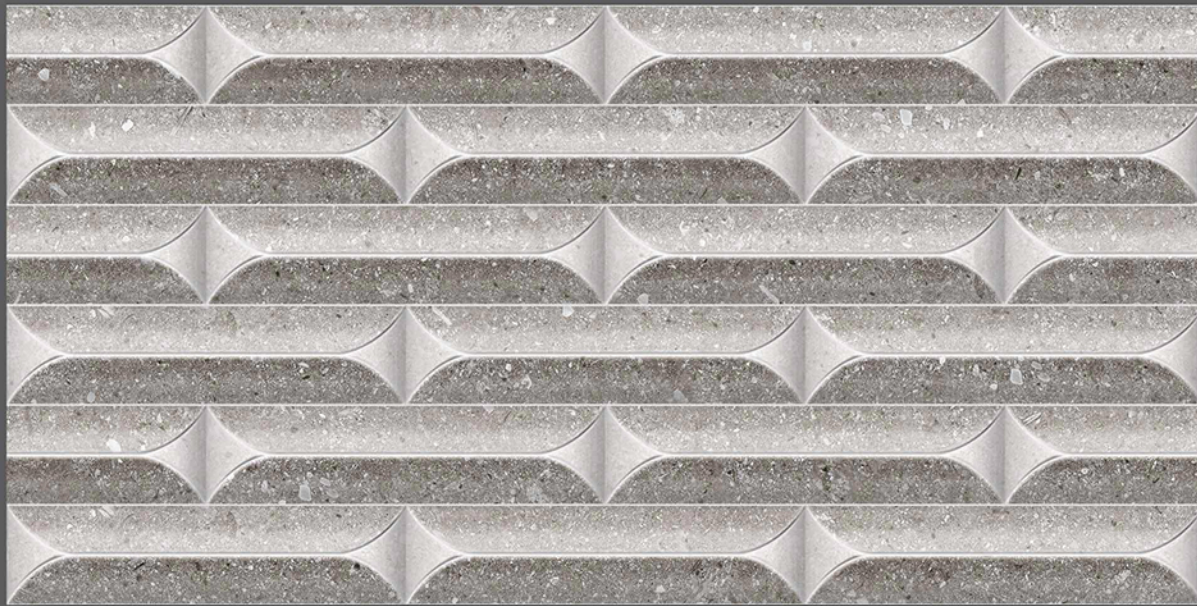

1043-HL1

Glossy
Surface

300 x 600mm

DIGITAL WALL TILES

1043-D

1044-L

RND

1044-HL2