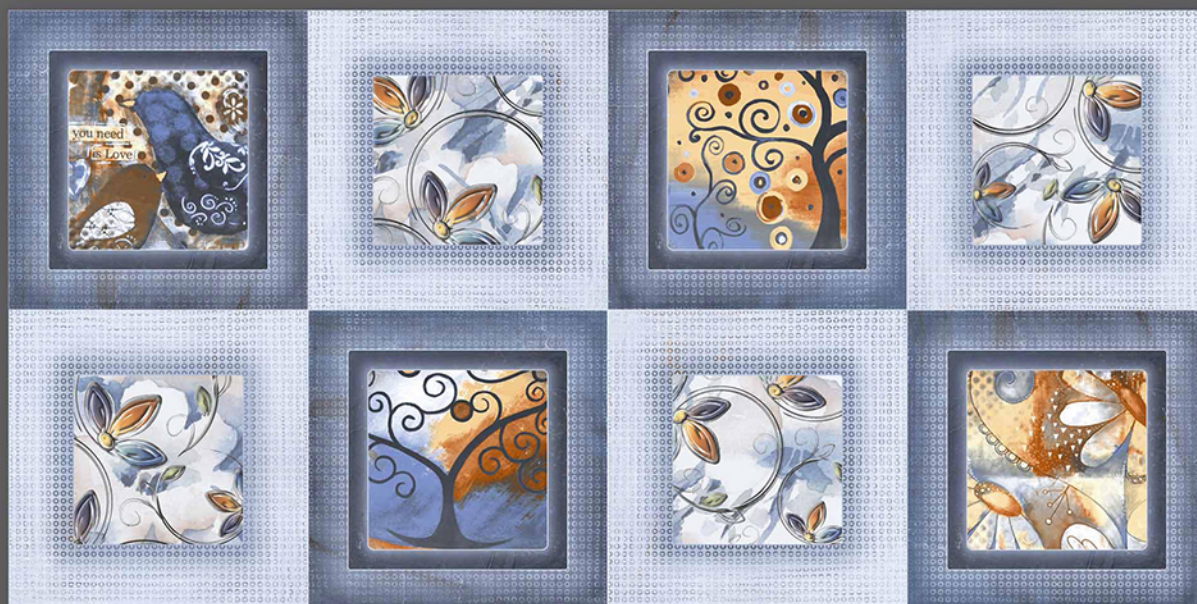

1033-HL1

Glossy
Surface

300 x 600mm
DIGITAL WALL TILES

1033-D

1035-L

RND

1035-HL1

Glossy
Surface