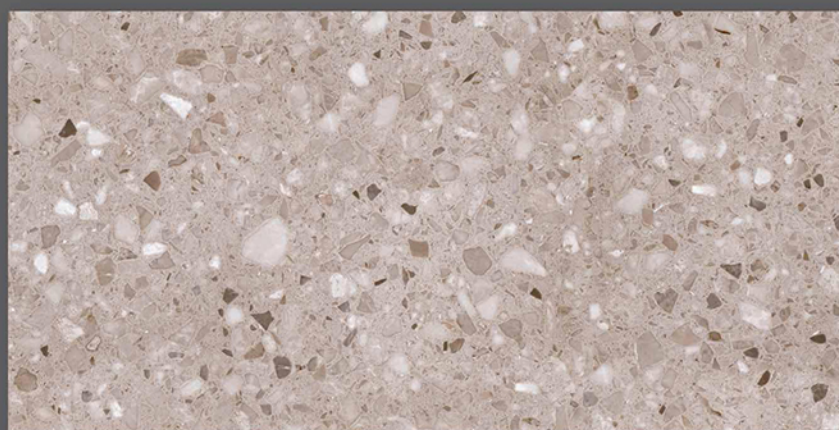

Matt
Surface

300 x 600mm

DIGITAL WALL TILES

5050-D