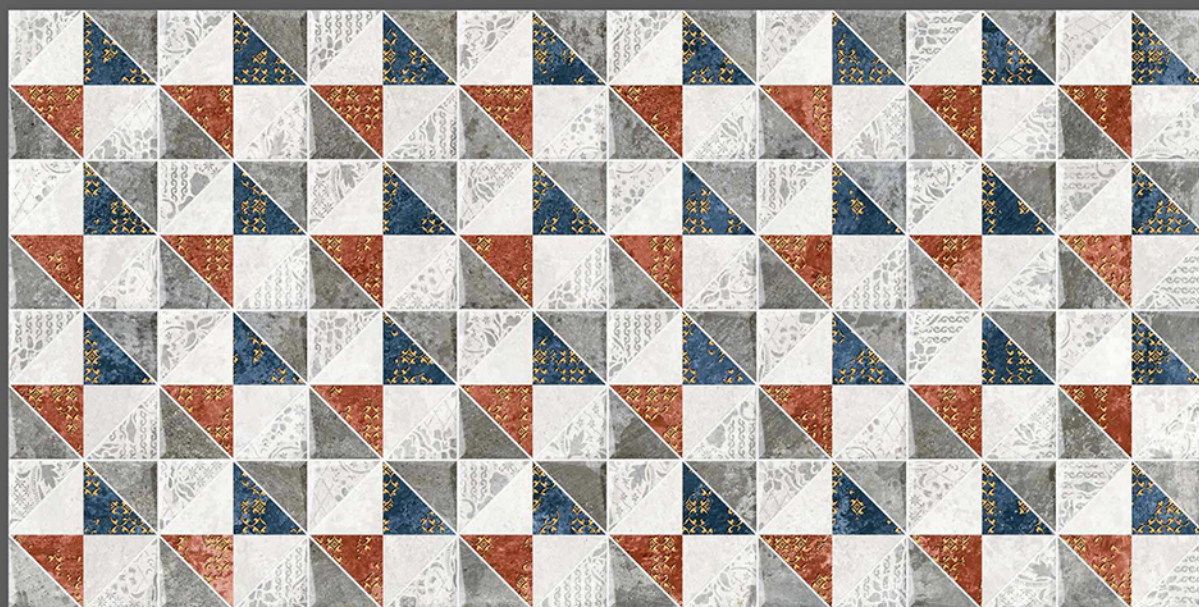

300 x 600mm

DIGITAL WALL TILES

5007-D

RND

5007-L

RND

5007-HL1

Matt
Surface