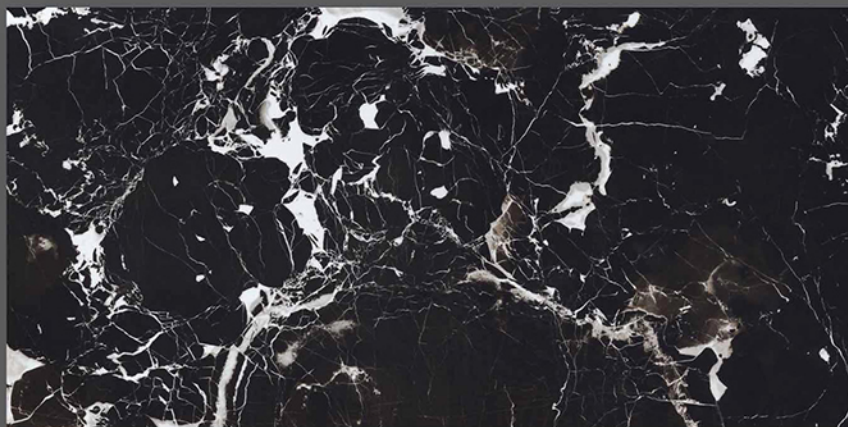

5014-D

Matt
Surface

300 x 600mm

DIGITAL WALL TILES