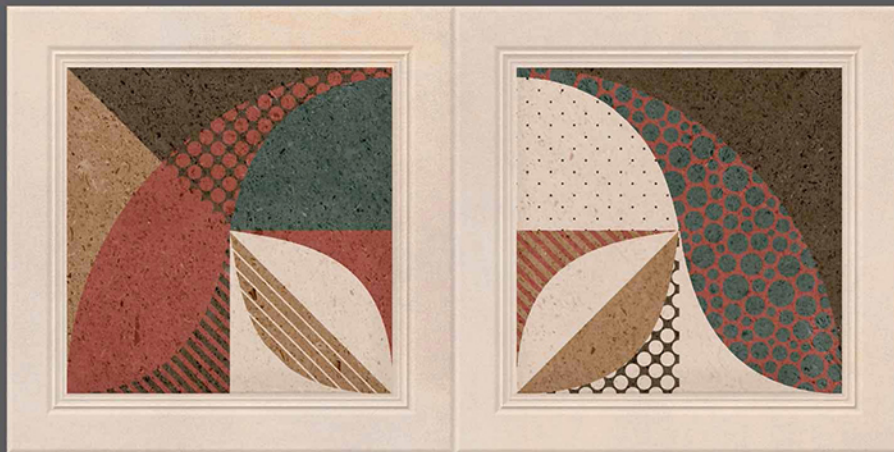

5003-HL2

Matt
Surface

300 x 600mm
DIGITAL WALL TILES