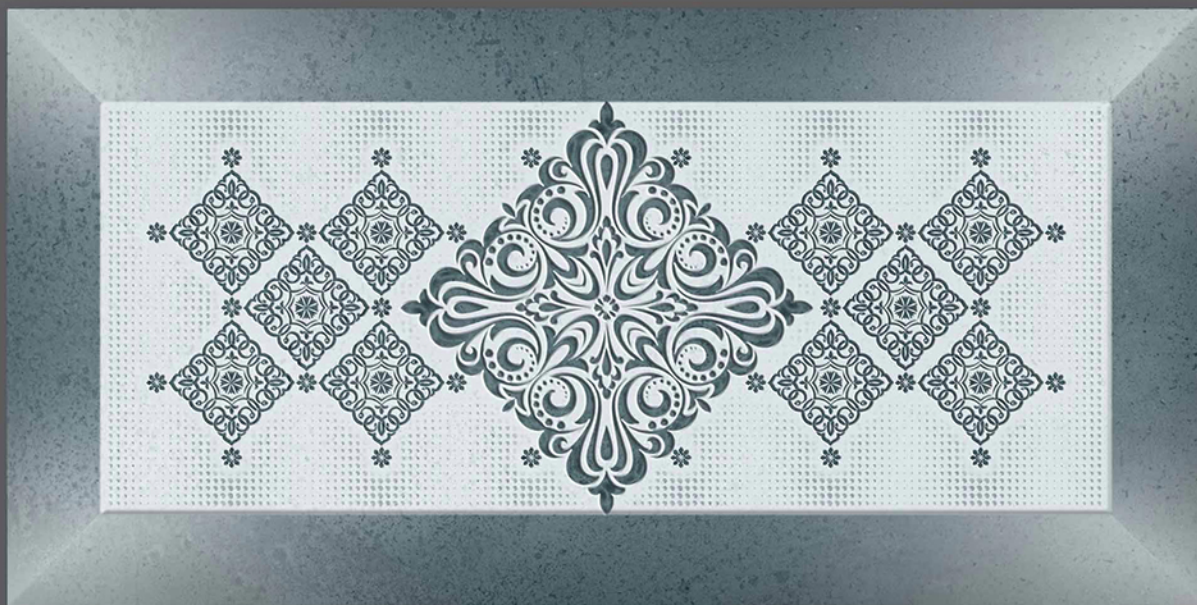

5015-HL2

Matt
Surface

300 x 600mm
DIGITAL WALL TILES